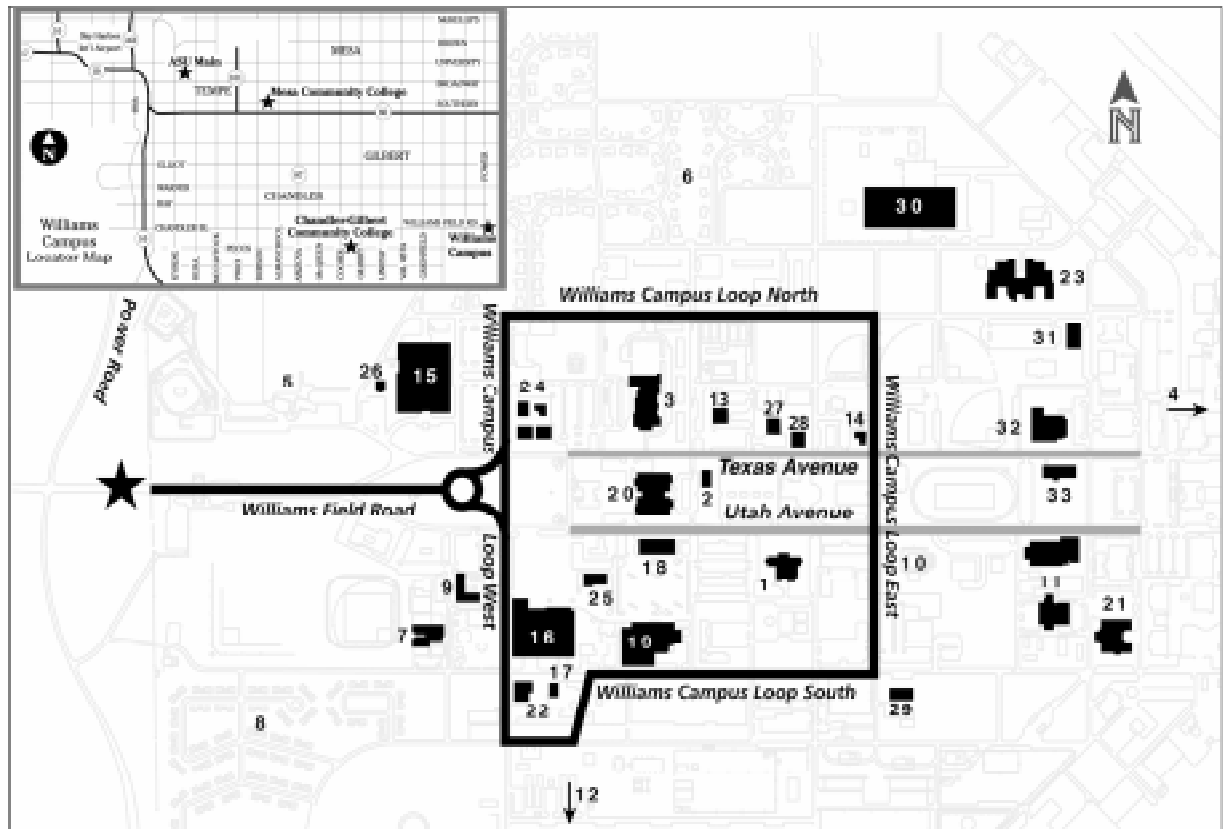

ASU East Map

WILLIAMS CAMPUS

- 1 Williams Campus Dining Hall (El Mirage)
- 2 Williams Campus Housing Office
- 3 Williams Campus Union (CU)
- 4 Williams Gateway Airport and Flight Line
- 5 Toka Sticks Clubhouse and Golf Course
- 6 North Desert Village
- 7 Child Development Center (CDCTR)
- 8 West Desert Village
- 9 Administrative Services Building—Security (ADMIN)
- 10 Swimming Pool (POOL)
- 11 Research Training Laboratory
- 12 South Desert Village
- 13 Williams Express Copy Services (COPY)
- 14 Williams Campus Post Office (WCPO)

CHANDLER-GILBERT COMMUNITY COLLEGE AT WILLIAMS CAMPUS

- 30 Aviation Technology Center, Embry-Riddle, and University of North Dakota (ATC)
- 31 General Studies Building (GSB)
- 32 Physical Education Center (PEC)
- 33 Science Lab Building (SLB)

ASU EAST

- 15 Health Sciences Center (ASU East Student Health, VA Clinic)
- 16 Technology Center (TECH)
- 17 Agribusiness Food Science Lab (AGBFS)
- 18 Auditorium (AUD)
- 19 Future Classroom and Lab Building
- 20 Academic Center Building (CNTR)
- 21 Classroom Building (CLRB)
- 22 TECH II
- 23 Flight Simulator Building (SIM)
- 24 Morrison School of Agribusiness and Resource Management Complex (AGB 1–4)
- 25 Communication (COMM2)
- 26 Professional Golf Management (PGM)
- 27 American Indian Programs (AIP)
- 28 International Projects Unit (INTRP)
- 29 Photovoltaic Testing Lab (SOLAR)