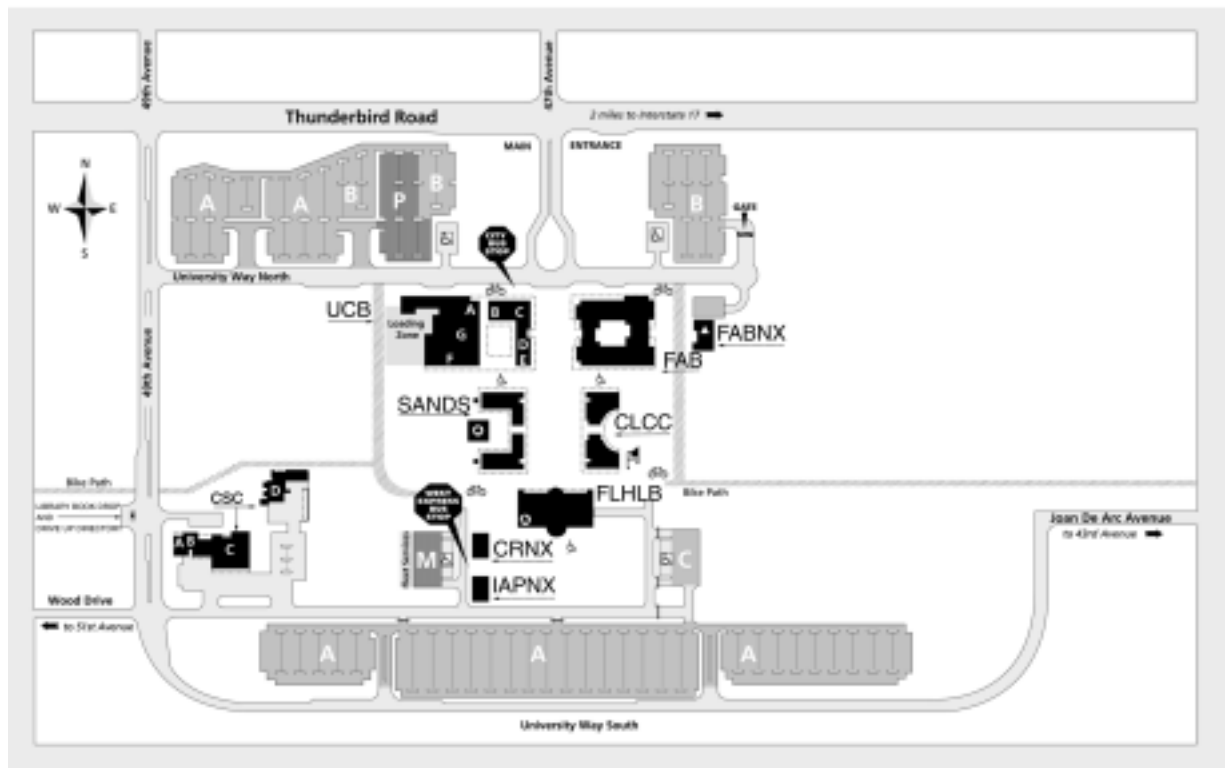

ASU West Map

University Center Building (UCB)

Admission Services
 Arizona State Savings and Credit Union
 Bank of America ATM
 Bookstore
 Cafeteria
 Career Services/Personal Counseling Center
 Cashier's Office
 Child Care Center
 Disability Resource Center
 Division of Collaborative Programs
 Financial Aid/Student Employment Information Desk
 La Sala A, B, C
 Multicultural Student Services
 Parking Office
 Registration Services
 Second Stage West Theatre
 Student Affairs Administration
 Student Health Services
 Student Life
 Student Support Services Program
 Transition and Outreach Services
 Tutoring Services
 University-College Center
 Veteran Services
 Wellness/Fitness Center
 Women's Resource Center

Faculty/Administration Building (FAB)

Academic Affairs
 Academic/Faculty Offices
 Basement Classrooms
 College of Arts and Sciences
 Education
 Human Services
 Copy Center
 Information Technology
 Instructional Technology Lab
 Information Desk
 Institutional Advancement
 Office of the Provost
 School of Management
FAB Annex (FABNX)
 Administrative Affairs
 Human Resources
Classroom Lab/Computer Classroom Building (CLCC)
Fletcher Library (FLHLB)
 Center for Writing Across the Curriculum
 Technopolis
Sands Classroom Building (SANDS)
 Copy Express
 Kiva Lecture Hall
 Sand Trap Snack Bar
Interdisciplinary Arts Annex (IAPNX)
Classroom Annex (CRNX)
Central Services Complex (CSC)

Map Symbols Legend

-  Disabled Parking
-  Disabled Decal Parking
-  Metered Parking (25 cents per 15 minutes)
-  Visitor Parking (\$1.00 exit fee; 24 hours)
-  Decal Parking (Students, faculty, and staff only)
-  Faculty/Staff Decal Parking (7 a.m.–5:30 p.m., student decal parking after 5:30 p.m.)
-  Faculty/Staff Decal Parking (24 hours/day)
-  Bicycle Racks
-  Accessible Ramp

Parking regulations are enforced at all times.
 Decals are required on campus 7 a.m.–11 p.m.
 Meters are enforced from 7 a.m.–10 p.m.