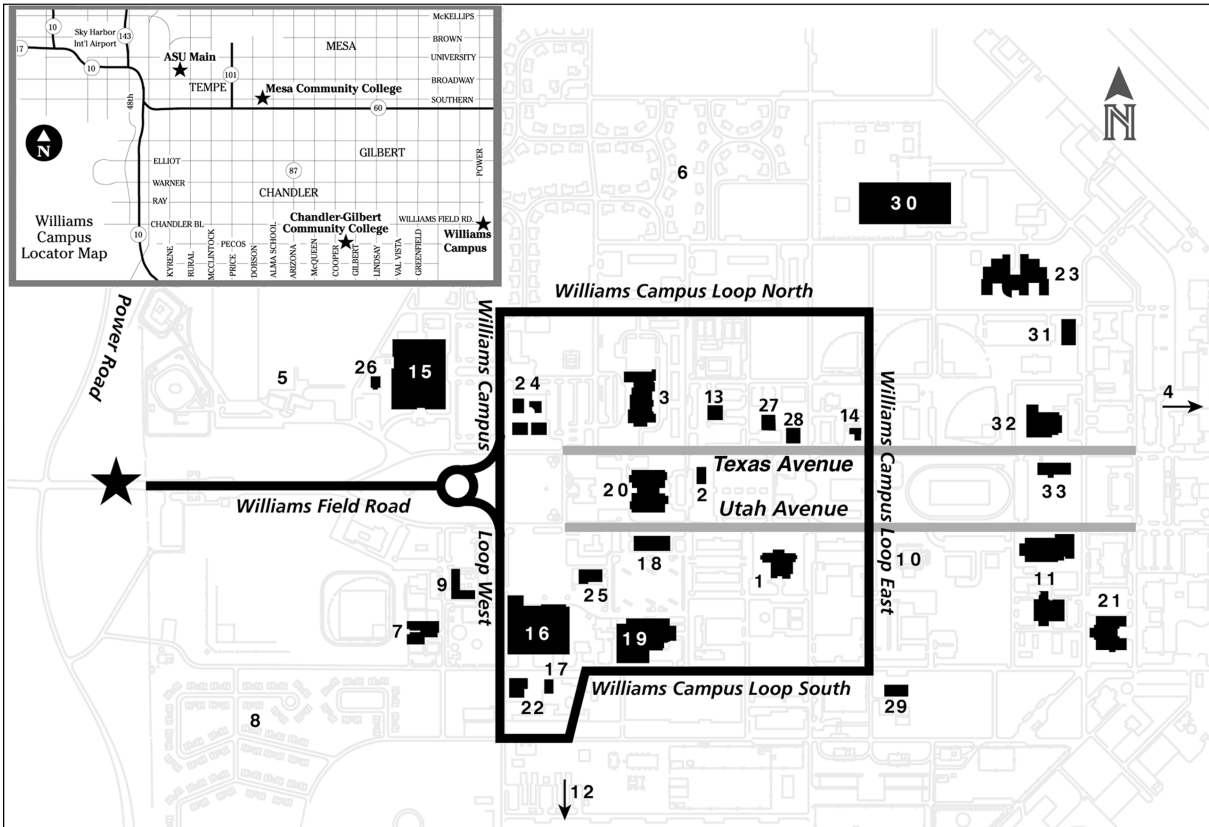

# ASU East Map

## WILLIAMS CAMPUS

- 1 Williams Campus Dining Hall (El Mirage)
- 2 Williams Campus Housing Office
- 3 Williams Campus Union (**CU**)
- 4 Williams Gateway Airport and Flight Line
- 5 Toka Sticks Clubhouse and Golf Course
- 6 North Desert Village
- 7 Child Development Center (**CDCTR**)
- 8 West Desert Village
- 9 Administrative Services Building—Security (**ADMIN**)
- 10 Swimming Pool (**POOL**)
- 11 Research Training Laboratory
- 12 South Desert Village
- 13 Williams Express Copy Services (**COPY**)
- 14 Williams Campus Post Office (**WCPO**)

## CHANDLER-GILBERT COMMUNITY COLLEGE AT WILLIAMS CAMPUS

- 30 Aviation Technology Center, Embry-Riddle, and University of North Dakota (**ATC**)
- 31 General Studies Building (**GSB**)
- 32 Physical Education Center (**PEC**)
- 33 Science Lab Building (**SLB**)