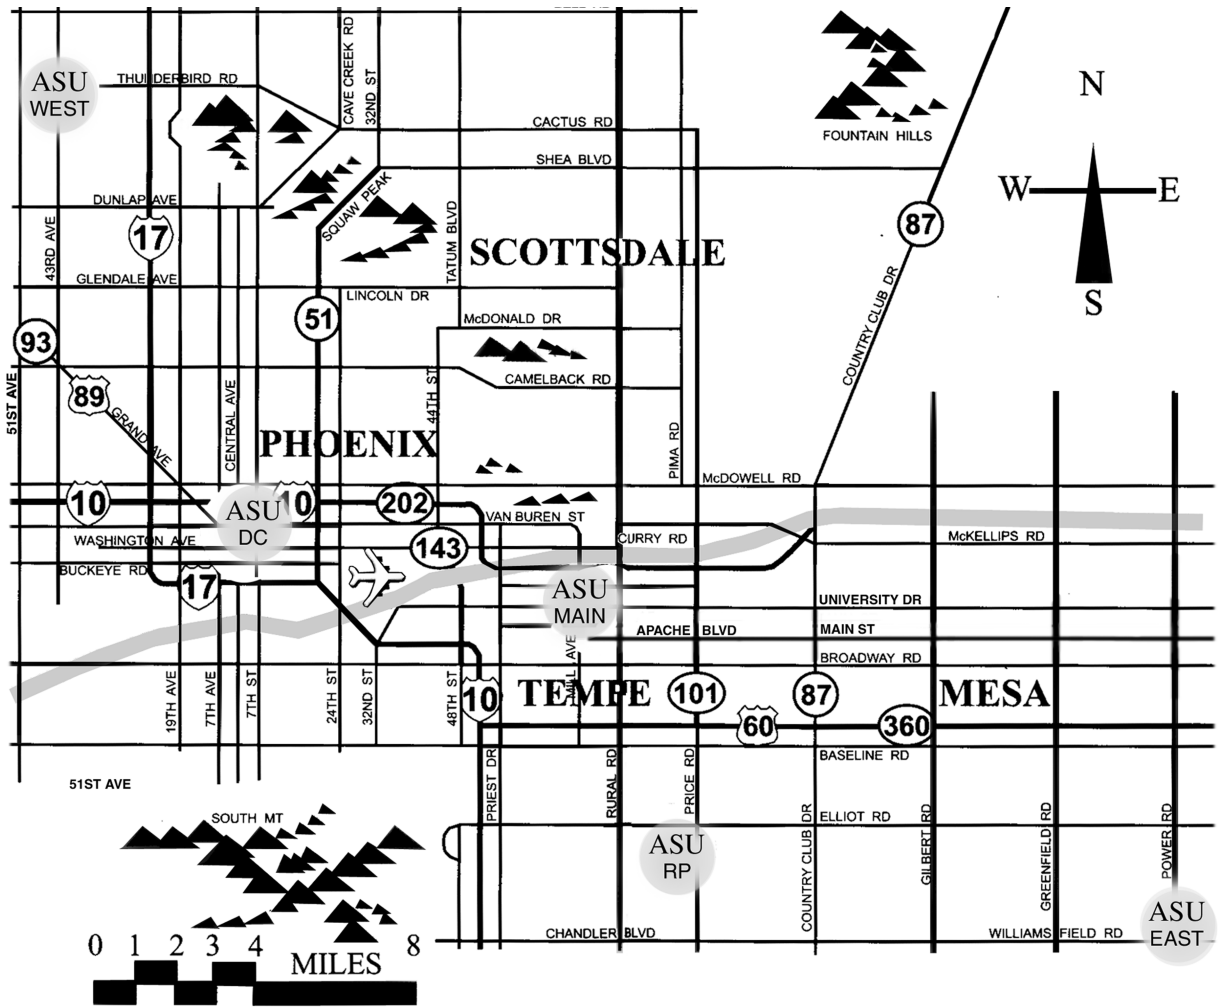

ASU Vicinity Map

ASU MAIN ASU Main
Near Downtown Tempe

ASU DC ASU Downtown Center
Monroe and Fifth Streets,
Phoenix

ASU EAST ASU East
Power and Williams Field Roads,
Mesa

ASU RP ASU Research Park
Price and Elliot Roads,
Tempe

ASU WEST ASU West
43rd Avenue and
Thunderbird Road

 Phoenix Sky Harbor
International Airport