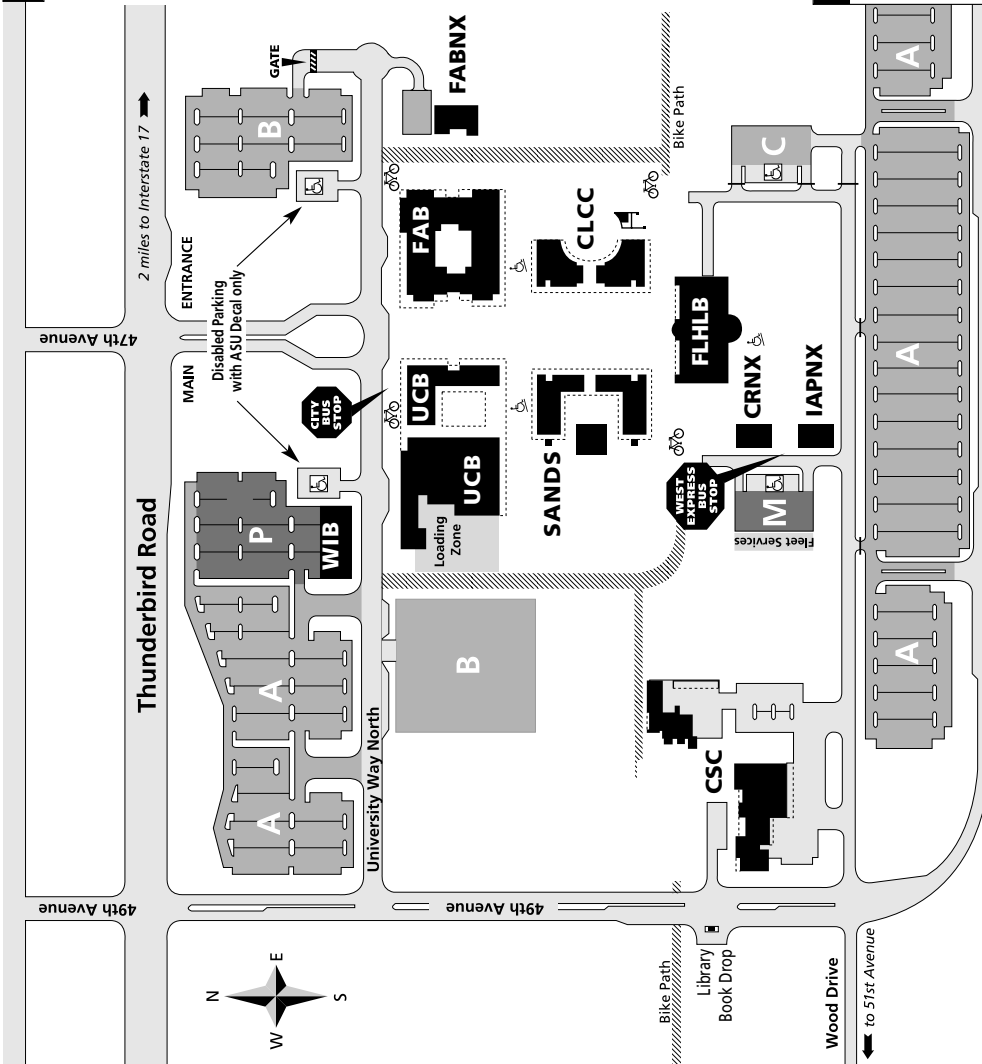

Sand Trap snack bar
Faculty/Administration Building (FAB)
Academic Affairs
Academic/Faculty Offices
Basement classrooms
College of Arts & Sciences
College of Education
College of Human Services
Copy Center
Information Technology Lab
Instructional Technology Lab
Information Desk
Institutional Advancement
Office of the Provost
School of Management
FAB Annex (FABNX)
Office of the Executive Vice Provost
Human Resources
Fletcher Library (FLHLB)
Technopolis
Learning Enhancement Center
Interdisciplinary Arts Annex (IAPNX)
Classroom Annex (CRNX)
Central Services Complex (CSC)
DPS/University Police
Mail Services
Facilities Development & Management
Central Plant

Sands Classroom Building (SANDS)
Copy Express
Kiva Lecture Hall
Classroom Lab/Computer Classroom Building (CLCC)

Joan De Arc Avenue
to 43rd Avenue

SYMBOLS LEGEND

- Disabled Decal Parking
- Metered Parking (25¢ per 15 minutes)
- Visitor Parking ($1.00 exit fee; 24 hours)
- Accessible Ramp
- Decal Parking (Students, faculty & staff only)
- Faculty/Staff Decal Parking (7 a.m. to 5:30 p.m.; Student decal parking allowed after 5:30 p.m.)
- Faculty/Staff Decal Parking (24 hours/day)
- Bicycle Racks

Parking regulations are enforced at all times. Decals are required on campus from 7am through 11pm. Meters are enforced from 7am until 10pm.

University Way South

2/02

ASU ARIZONA STATE UNIVERSITY WEST

(602) 543-5500 • www.west.asu.edu
Street Address: 4701 West Thunderbird Road • Glendale, AZ 85308-4908
Mailing address: PO Box 37100, Phoenix, AZ 85069-7100