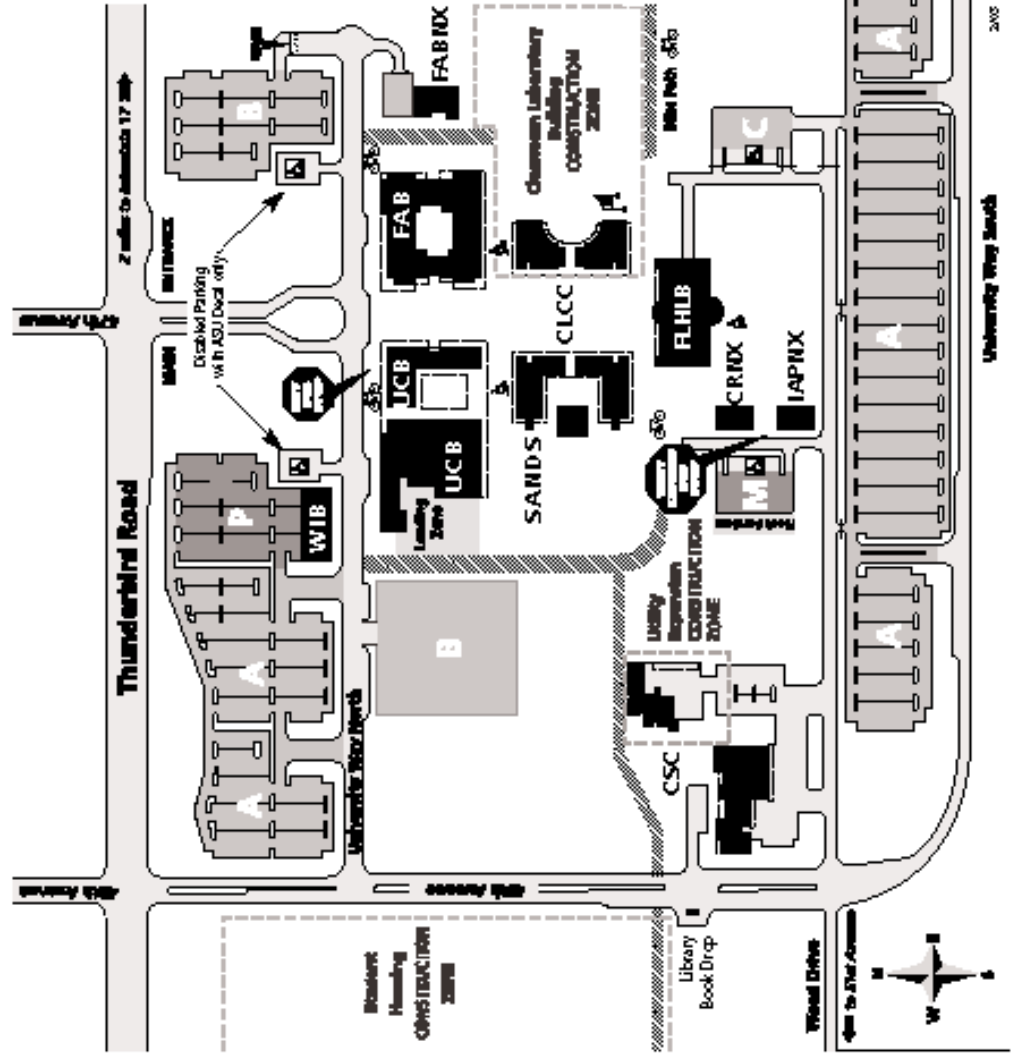

1. **Faculty/Administration Building (FAB)**
   Academic Affairs
   Academic/Faculty Offices
   Basement Classrooms
   College of Arts & Sciences
   College of Education
   College of Humanities Services
   Copy Center
   Information Technology
   Instructional Technology Lab
   Information Desk
   Institutional Advancement
   Office of the Provost
   School of Management
   FAB Annex (FABUX)
   Office of the Executive Vice Provost
   Human Resources
   Fletcher Library (FLHLB)
   Technopolis
   Learning Enhancement Center
   Interdisciplinary Arts Annex (IAPNX)
   Classroom Annex (CRICX)
   Central Services Complex (CSC)
   DPS/University Police
   Mail Services
   Facilities Development & Management
   Central Plant
   Classroom Lab/Computer Classroom Building (CLLC)

SYMBOLS LEGEND

1. Disabled Decal Parking
   Metered Parking (RS/par 5-minutes)
   Visitor Parking (RS/par 6-20 hours, maximum of $5.00 20 hours)
   Accessible Ramp
   Bicycle Racks
   Decal Parking (Students, faculty & staff only)
   Faculty/Staff Decal Parking (7 a.m. to 5:30 p.m.; Student decal parking allowed after 5:30 p.m.)
   Faculty/Staff Decal Parking (24 hours)

Parking regulations are enforced at all times. Decals are required on campus from 7 a.m. through 10 p.m. Meters are enforced from 7 a.m. until 10 p.m.

(602) 543-5500 • www.west.asu.edu
Street Address: 4701 West Thunderbird Road • Glendale, AZ 85308-4908
Mailing address: PO Box 37100, Phoenix, AZ 85069-7100