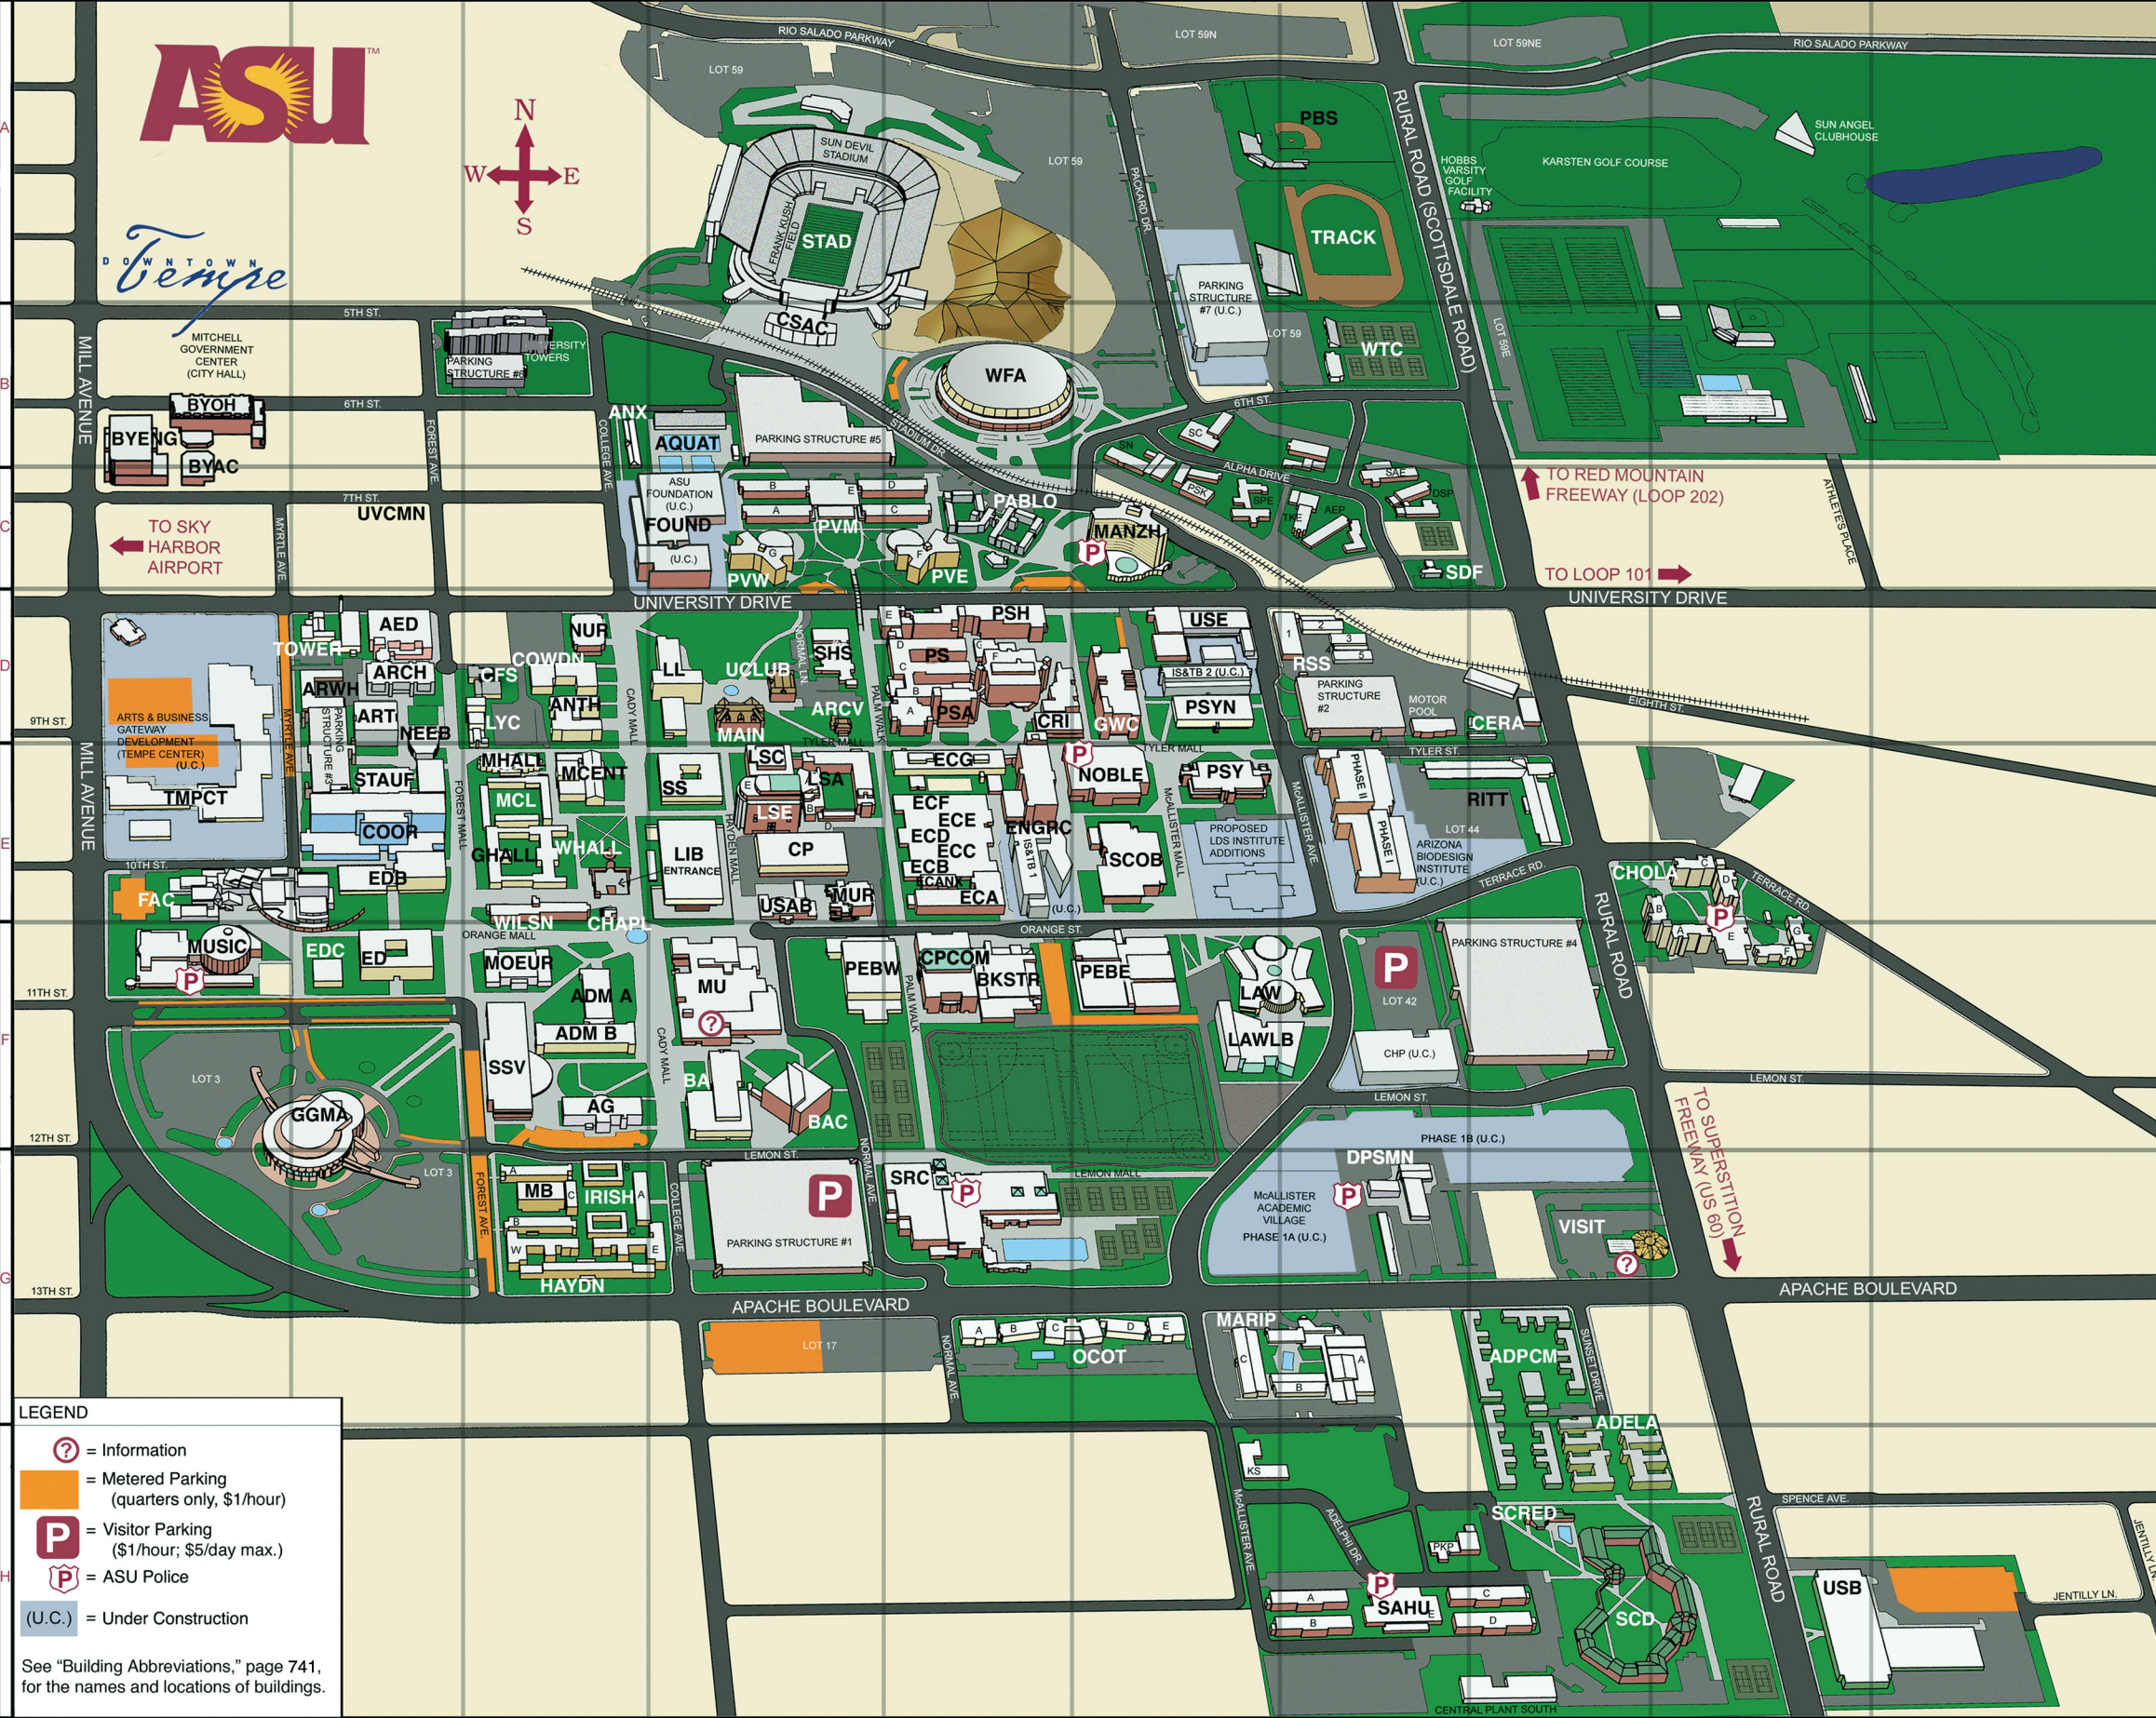

WELCOME TO ARIZONA STATE UNIVERSITY

Downtown Tempe

- LEGEND**
- = Information
 - = Metered Parking (quarters only, \$1/hour)
 - = Visitor Parking (\$1/hour; \$5/day max.)
 - = ASU Police
 - = Under Construction

See "Building Abbreviations," page 741, for the names and locations of buildings.

↑ TO RED MOUNTAIN FREEWAY (LOOP 202)

→ TO LOOP 101

↓ TO SUPERSTITION FREEWAY (US 80)

← TO SKY HARBOR AIRPORT