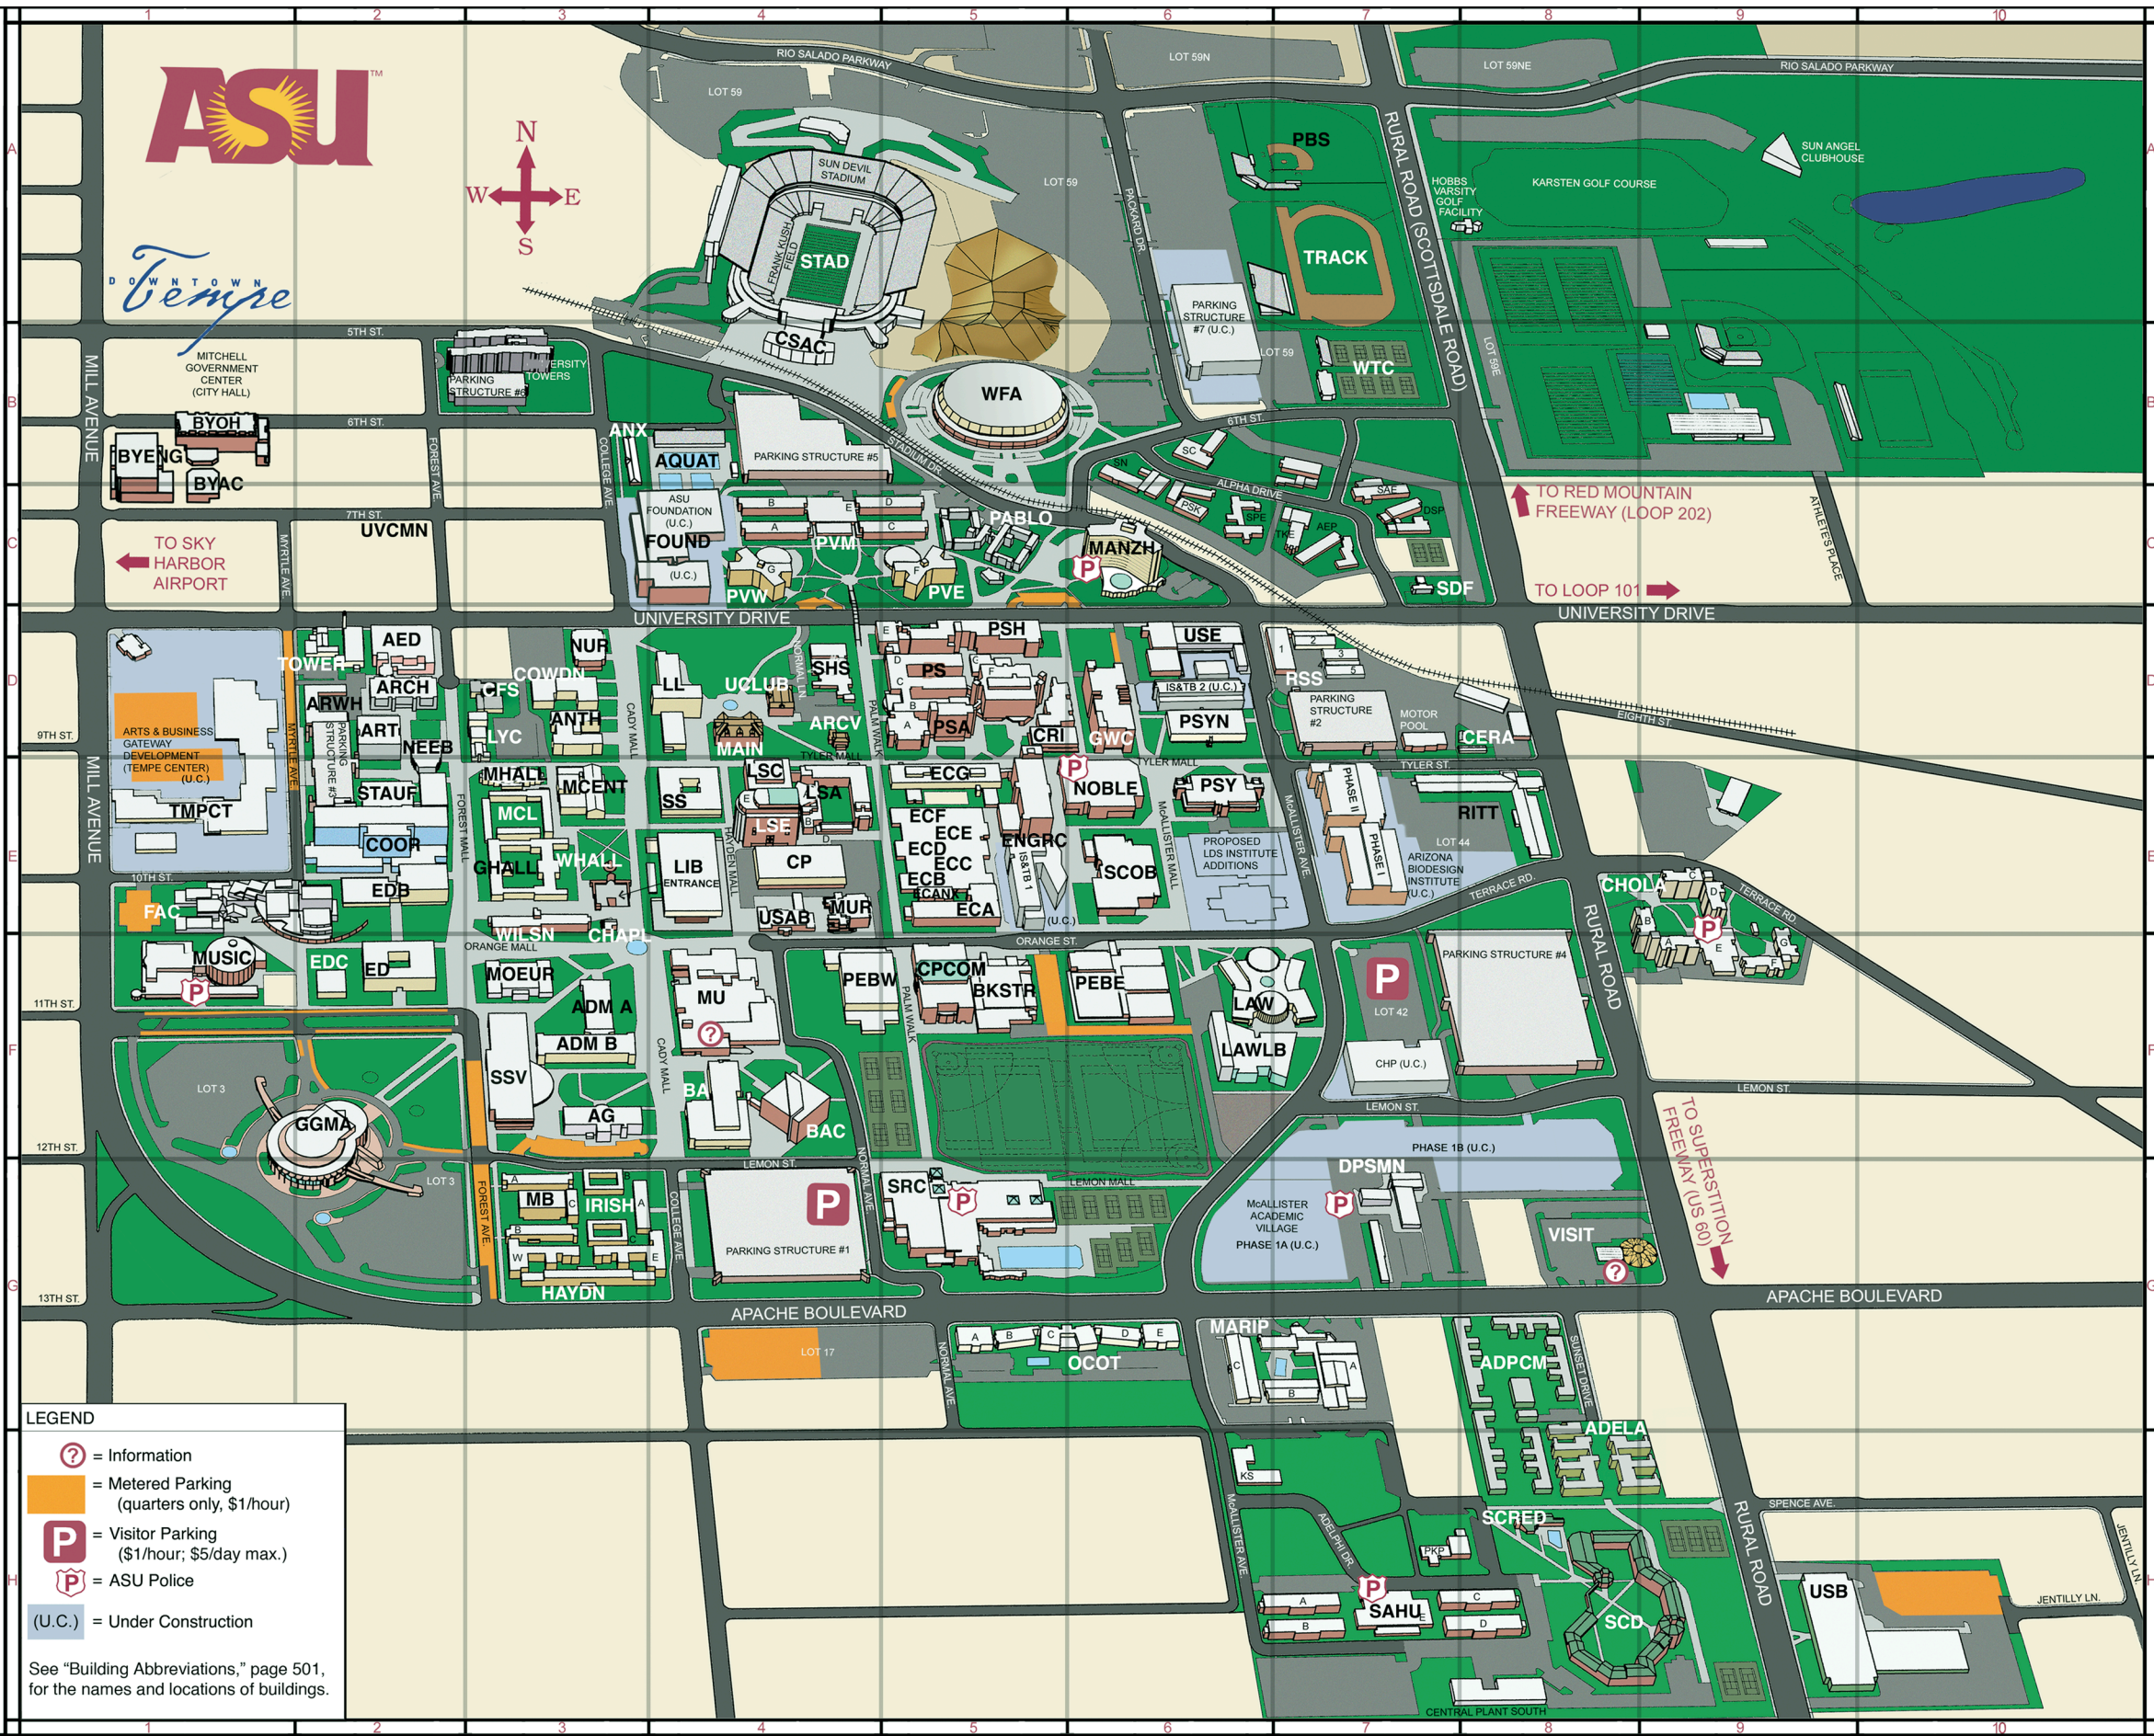

WELCOME TO ARIZONA STATE UNIVERSITY

Tempe

LEGEND

- = Information
- = Metered Parking (quarters only, \$1/hour)
- = Visitor Parking (\$1/hour; \$5/day max.)
- = ASU Police
- = Under Construction

See "Building Abbreviations," page 501, for the names and locations of buildings.

↑ TO RED MOUNTAIN FREEWAY (LOOP 202)

→ TO LOOP 101

↓ TO SUPERSTITION FREEWAY (US 80)