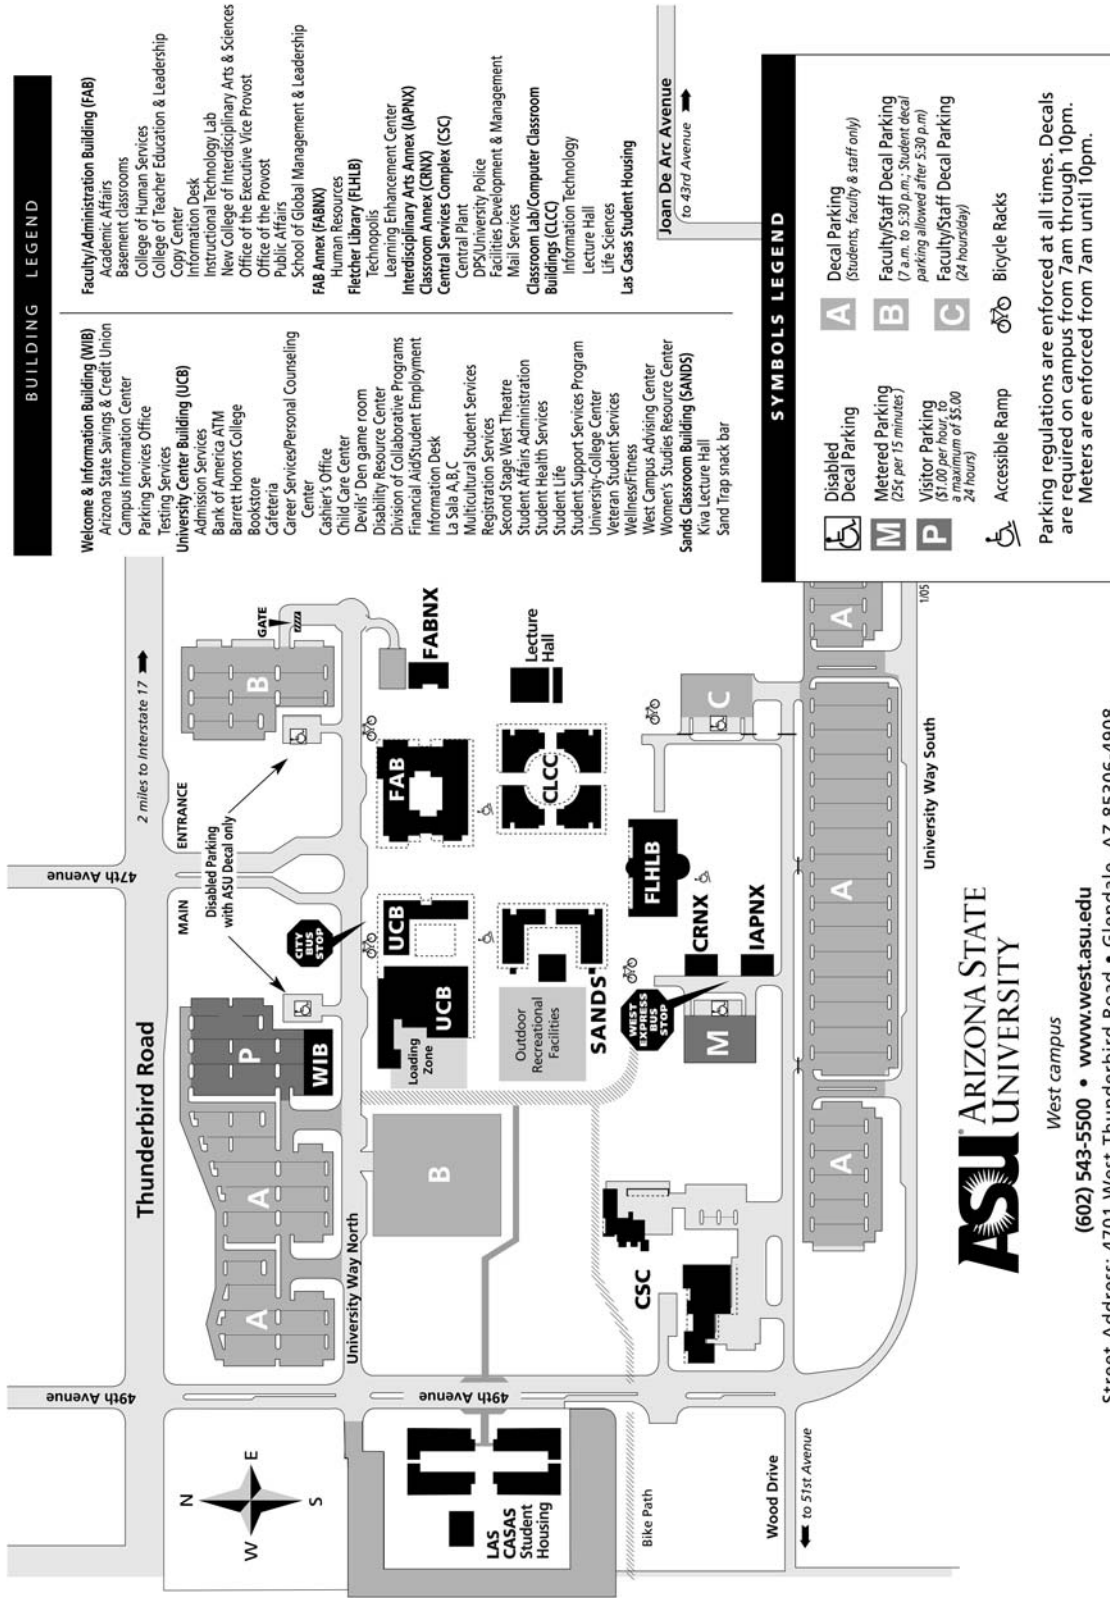

WEST CAMPUS MAP

BUILDING LEGEND

- Welcome & Information Building (WIB)
 - Arizona State Savings & Credit Union
 - Campus Information Center
 - Parking Services Office
 - Testing Services
 - University Center Building (UCB)
 - Admission Services
 - Bank of America ATM
 - Barrett Honors College
 - Bookstore
 - Cafeteria
 - Career Services/Personal Counseling Center
 - Cashier's Office
 - Child Care Center
 - Devils' Den game room
 - Disability Resource Center
 - Division of Collaborative Programs
 - Financial Aid/Student Employment
 - Information Desk
 - La Sala A,B,C
 - Multicultural Student Services
 - Registration Services
 - Second Stage West Theatre
 - Student Affairs Administration
 - Student Health Services
 - Student Life
 - Student Support Services Program
 - University-College Center
 - Veteran Student Services
 - Wellness/Fitness
 - West Campus Advising Center
 - Women's Studies Resource Center
 - Sands Classroom Building (SANDS)
 - Kiva Lecture Hall
 - Sand Trap snack bar
-
- Faculty/Administration Building (FAB)
 - Academic Affairs
 - Basement classrooms
 - College of Human Services
 - College of Teacher Education & Leadership
 - Copy Center
 - Information Desk
 - Instructional Technology Lab
 - New College of Interdisciplinary Arts & Sciences
 - Office of the Executive Vice Provost
 - Office of the Provost
 - Public Affairs
 - School of Global Management & Leadership
 - FAB Annex (FABNX)
 - Human Resources
 - Fletcher Library (FLHLB)
 - Technopolis
 - Learning Enhancement Center
 - Interdisciplinary Arts Annex (IAPNX)
 - Classroom Annex (CRNX)
 - Central Services Complex (CSC)
 - Central Plant
 - DPS/University Police
 - Facilities Development & Management
 - Mail Services
 - Classroom Lab/Computer Classroom Buildings (CLCC)
 - Information Technology
 - Lecture Hall
 - Life Sciences
 - Las Casas Student Housing