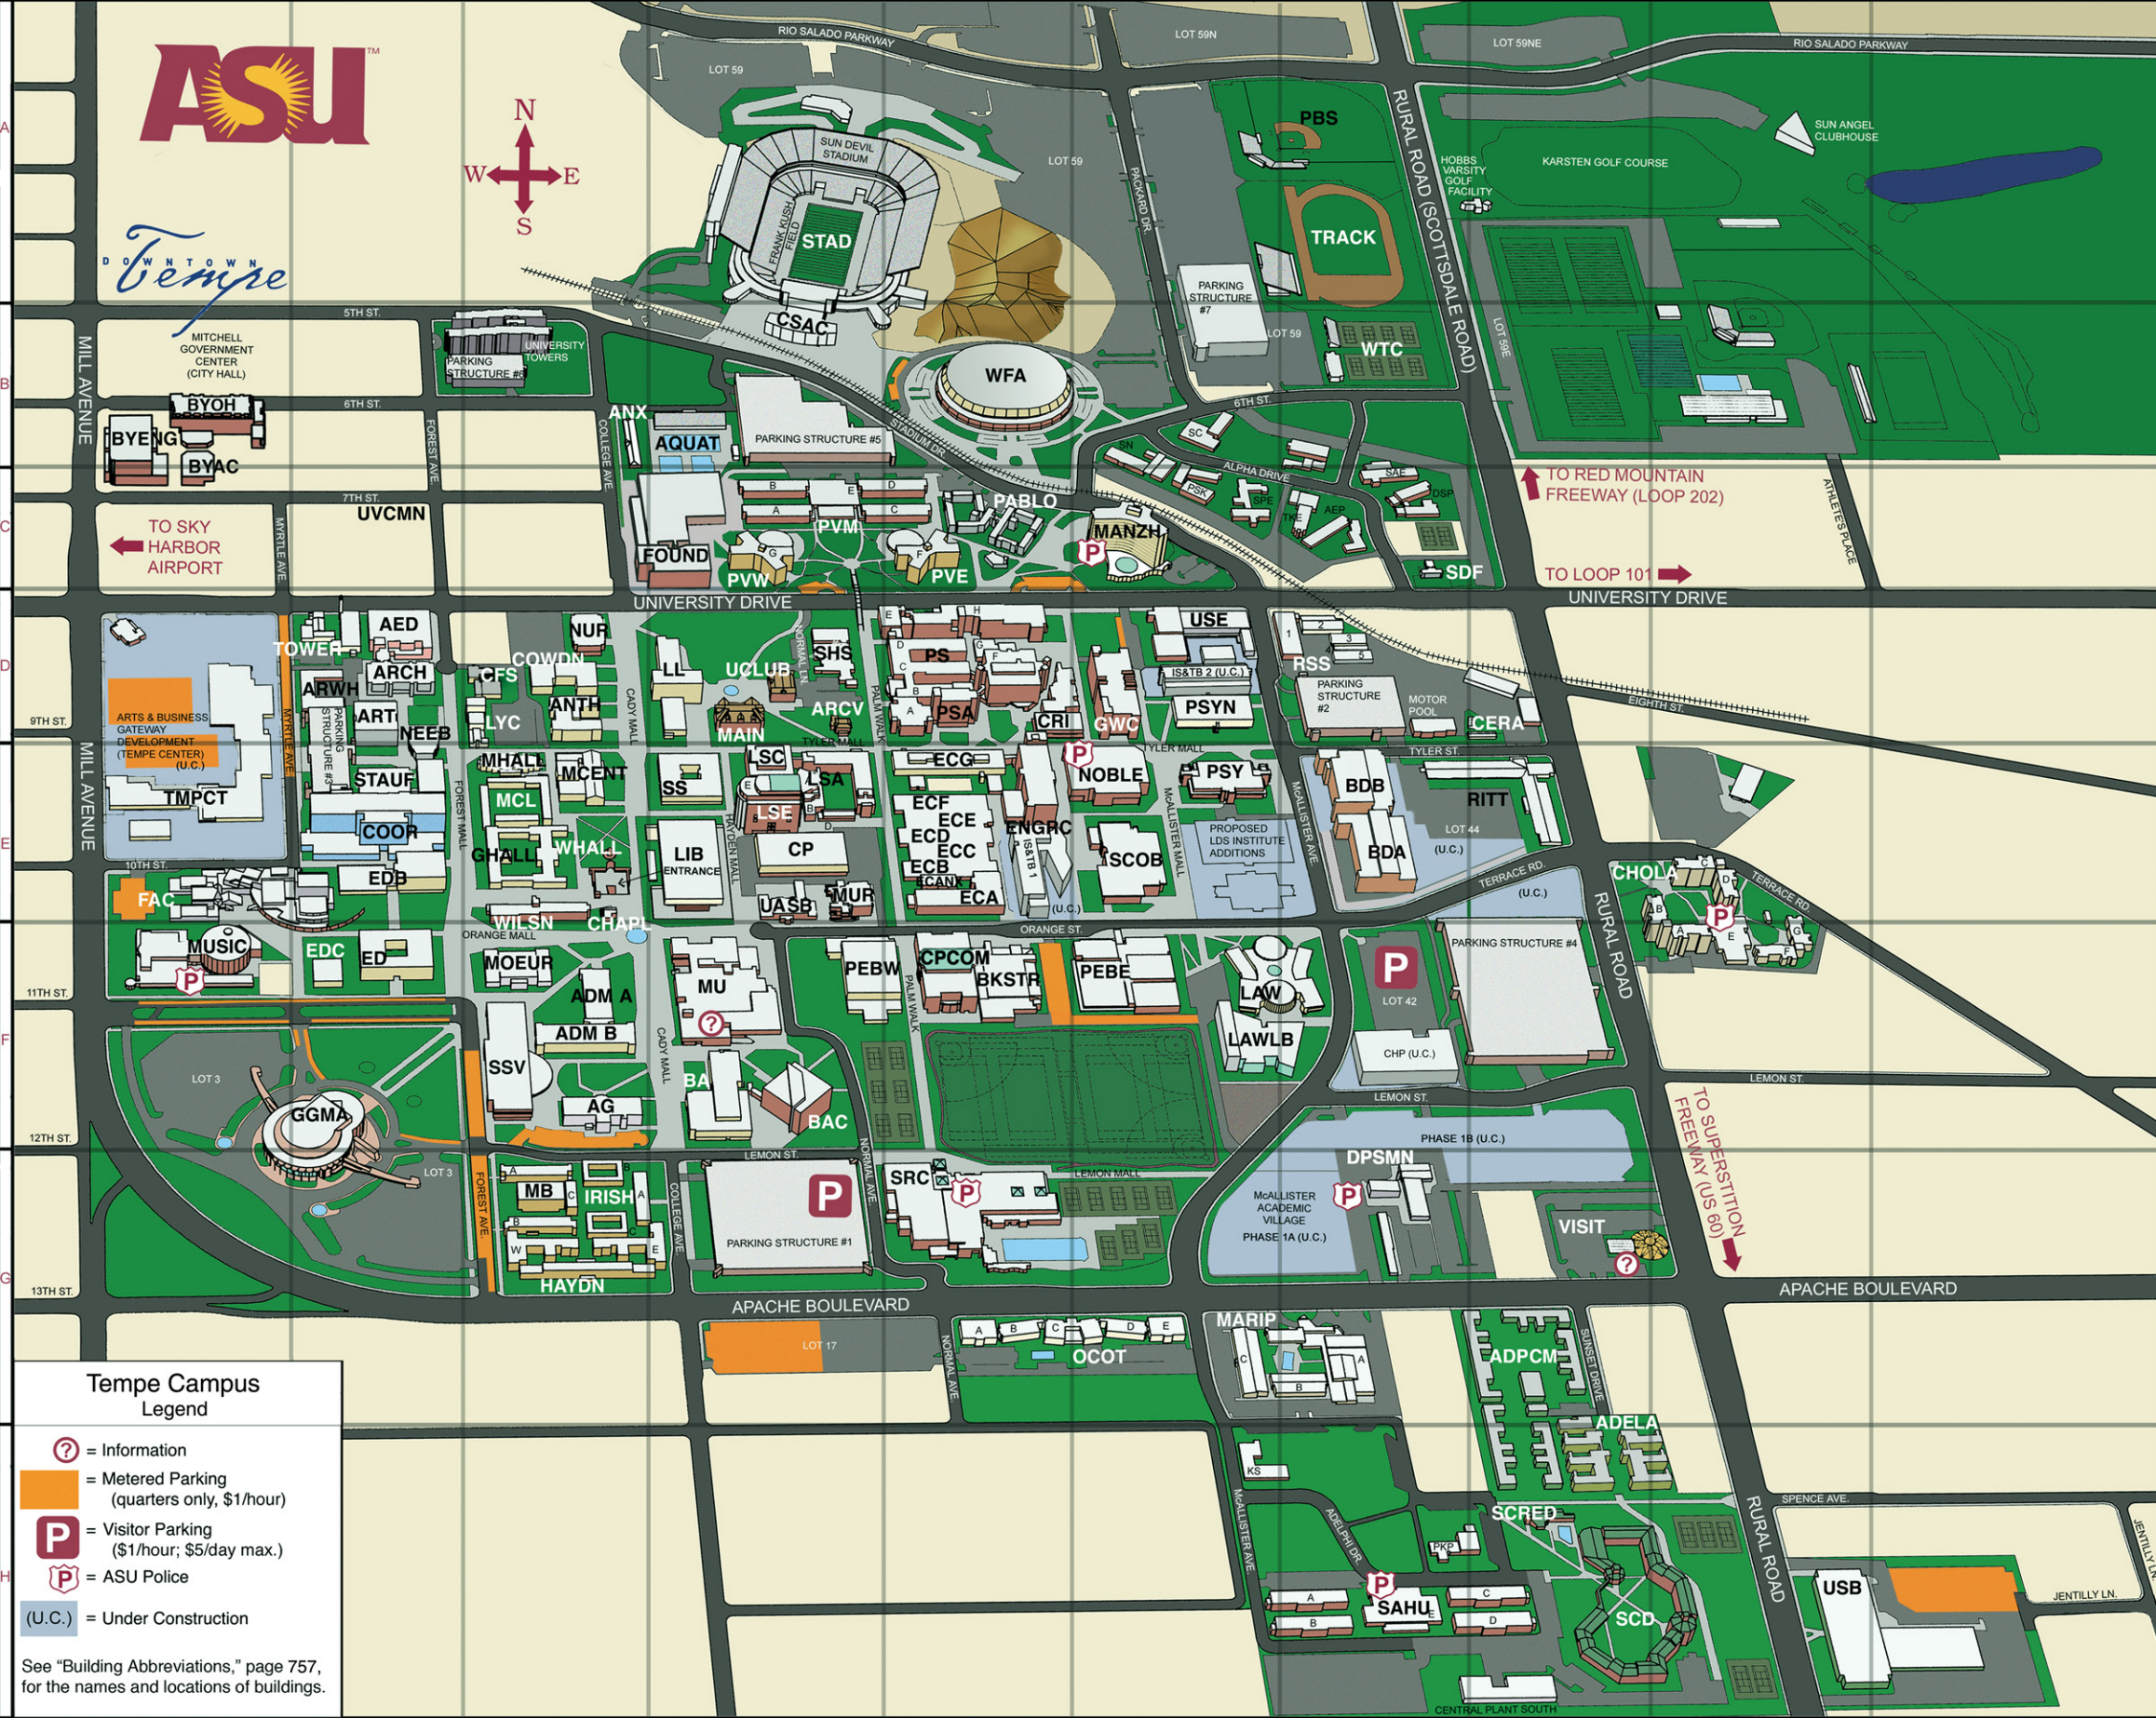

WELCOME TO ARIZONA STATE UNIVERSITY

Tempe

Tempe Campus Legend

- = Information
- = Metered Parking (quarters only, \$1/hour)
- = Visitor Parking (\$1/hour; \$5/day max.)
- = ASU Police
- = Under Construction (U.C.)

See "Building Abbreviations," page 757, for the names and locations of buildings.