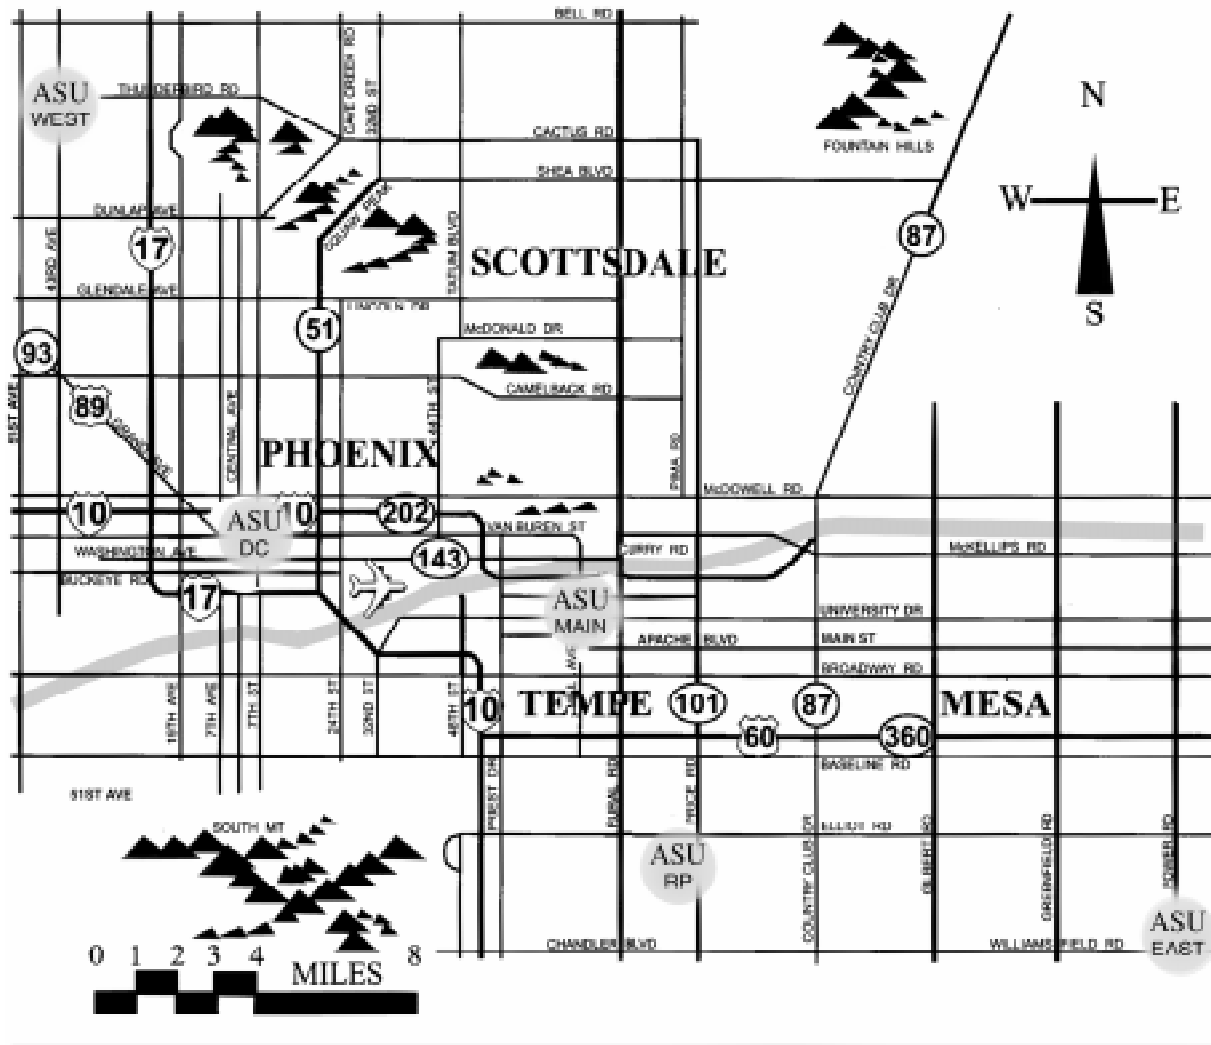

ASU Vicinity Map

ASU MAIN ASU Main
Near Downtown Tempe

ASU DC ASU Downtown Center
Monroe and Fifth Streets,
Phoenix

ASU EAST ASU East
Power and Williams Field Roads,
Mesa

ASU RP ASU Research Park
Price and Elliot Roads,
Tempe

ASU WEST ASU West
43rd Avenue and
Thunderbird Road

 Phoenix Sky Harbor
International Airport