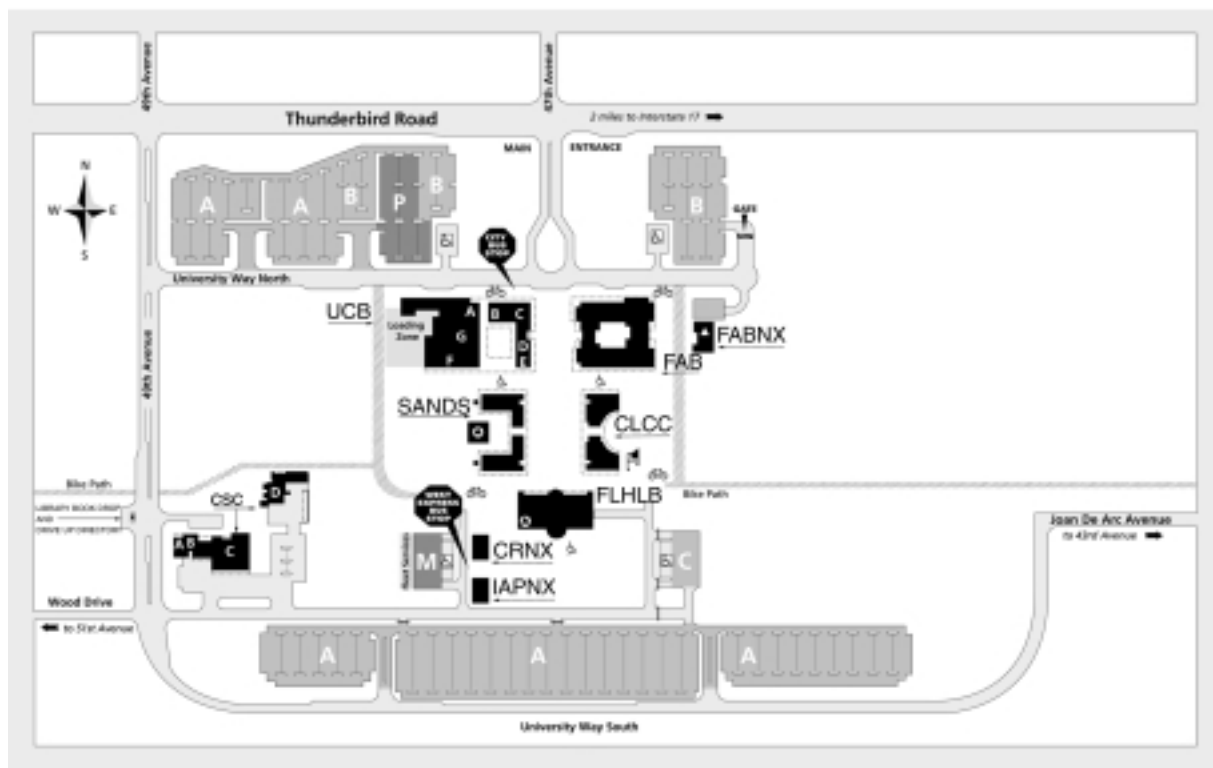

ASU West Map

University Center Building (UCB)

Admission Services
 Arizona State Savings and Credit Union
 Bank of America ATM
 Bookstore
 Cafeteria
 Career Services/Personal
 Counseling Center
 Cashier's Office
 Child Care Center
 Disability Resource Center
 Division of Collaborative Programs
 Financial Aid/Student Employment
 Information Desk
 La Sala A, B, C
 Multicultural Student Services
 Parking Office
 Registration Services
 Second Stage West Theatre
 Student Affairs Administration
 Student Health Services
 Student Life
 Student Support Services Program
 Transition and Outreach Services
 Tutoring Services
 University-College Center
 Veteran Services
 Wellness/Fitness Center
 Women's Resource Center

Faculty/Administration Building (FAB)

Academic Affairs
 Academic/Faculty Offices
 Basement Classrooms
 College of Arts and Sciences
 Education
 Human Services
 Copy Center
 Information Technology
 Instructional Technology Lab
 Information Desk
 Institutional Advancement
 Office of the Provost
 School of Management
FAB Annex (FABNX)
 Administrative Affairs
 Human Resources
Classroom Lab/Computer Classroom Building (CLCC)
Fletcher Library (FLHLB)
 Center for Writing Across the Curriculum
 Technopolis
Sands Classroom Building (SANDS)
 Copy Express
 Kiva Lecture Hall
 Sand Trap Snack Bar
Interdisciplinary Arts Annex (IAPNX)
Classroom Annex (CRNX)
Central Services Complex (CSC)

Map Symbols Legend

Disabled Parking

Disabled Decal Parking

Metered Parking
 (25 cents per 15 minutes)

Visitor Parking
 (\$1.00 exit fee; 24 hours)

Decal Parking
 (Students, faculty, and staff only)

Faculty/Staff Decal Parking
 (7 a.m.–5:30 p.m., student decal parking after 5:30 p.m.)

Faculty/Staff Decal Parking
 (24 hours/day)

Bicycle Racks

Accessible Ramp

Parking regulations are enforced at all times.
 Decals are required on campus 7 a.m.–11 p.m.
 Meters are enforced from 7 a.m.–10 p.m.