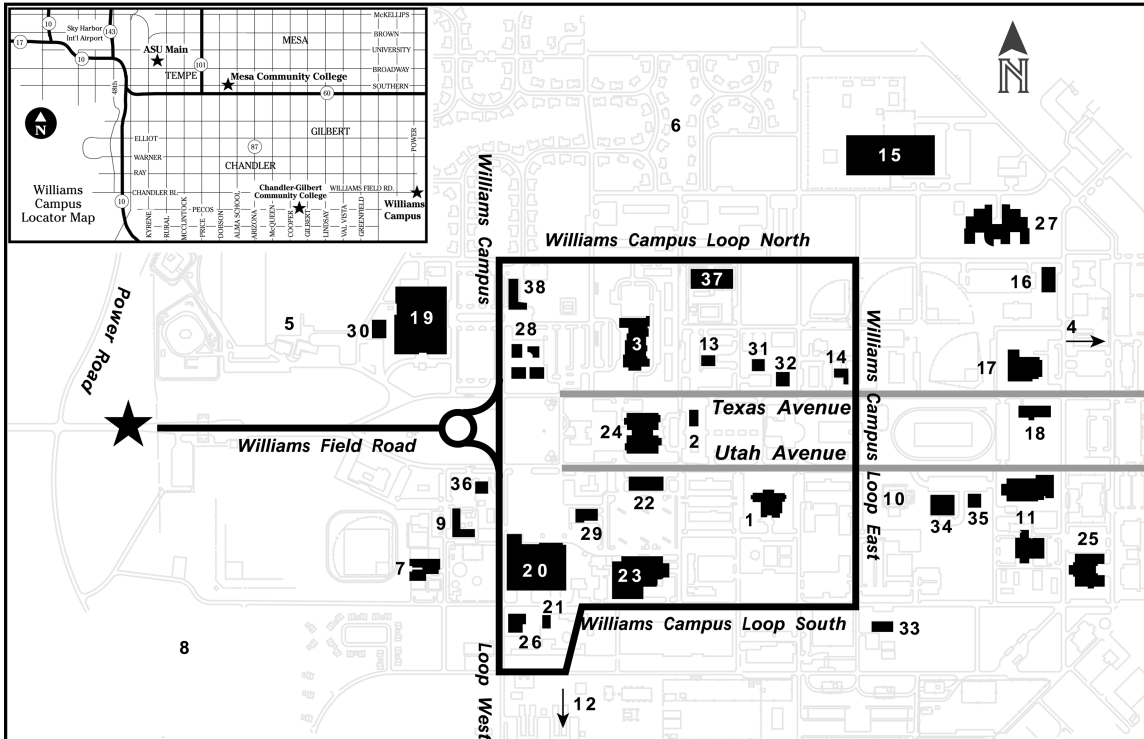

# ASU East Map

## Williams Campus

- 1 Williams Campus Dining Hall (FOOD)
- 2 Williams Campus Housing Office (WCHO)
- 3 Williams Campus Union (UNION)
- 4 Williams Gateway Airport and Flight Line
- 5 Toka Sticks Clubhouse and Golf Course
- 6 North Desert Village
- 7 Child Development Center (CDC)
- 8 West Desert Village
- 9 Facilities Management/DPS (FMDP)
- 10 Swimming Pool (POOL)
- 11 Research Training Laboratory
- 12 South Desert Village
- 13 Williams Express Copy Services (COPY)
- 14 Williams Campus Post Office (WCPO)

## Chandler-Gilbert Community College at Williams Campus

- 15 Aviation Technology Center, Embry-Riddle, and University of North Dakota (ATC)
- 16 General Studies Building (GSB)
- 17 Physical Education Center (PEC)
- 18 Science Lab Building (SLB)