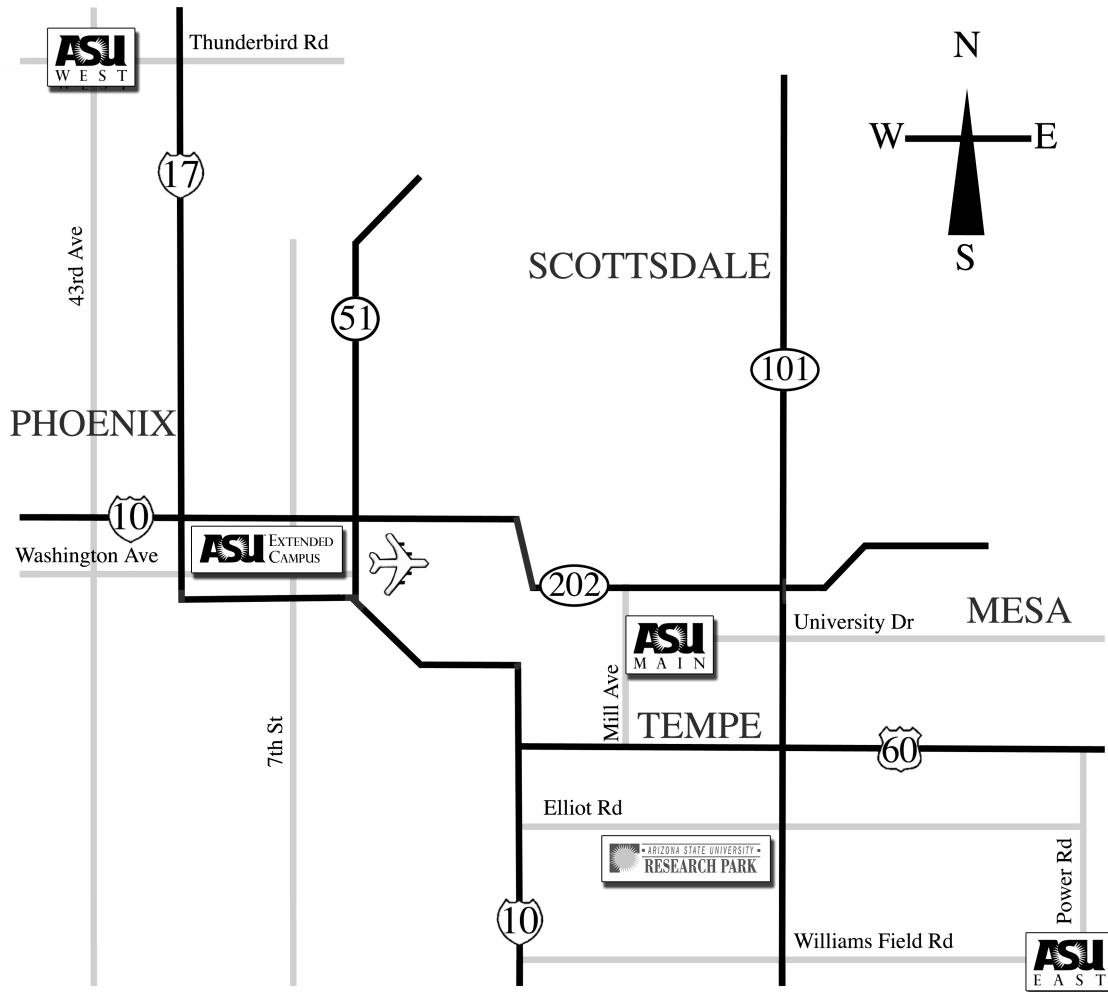

ASU Vicinity Map

Near Downtown Tempe

Monroe and Fifth Streets,
Phoenix

Power and Williams Field
Roads, Mesa

Price and Elliot Roads,
Tempe

43rd Avenue and
Thunderbird Road

Phoenix Sky Harbor
International Airport