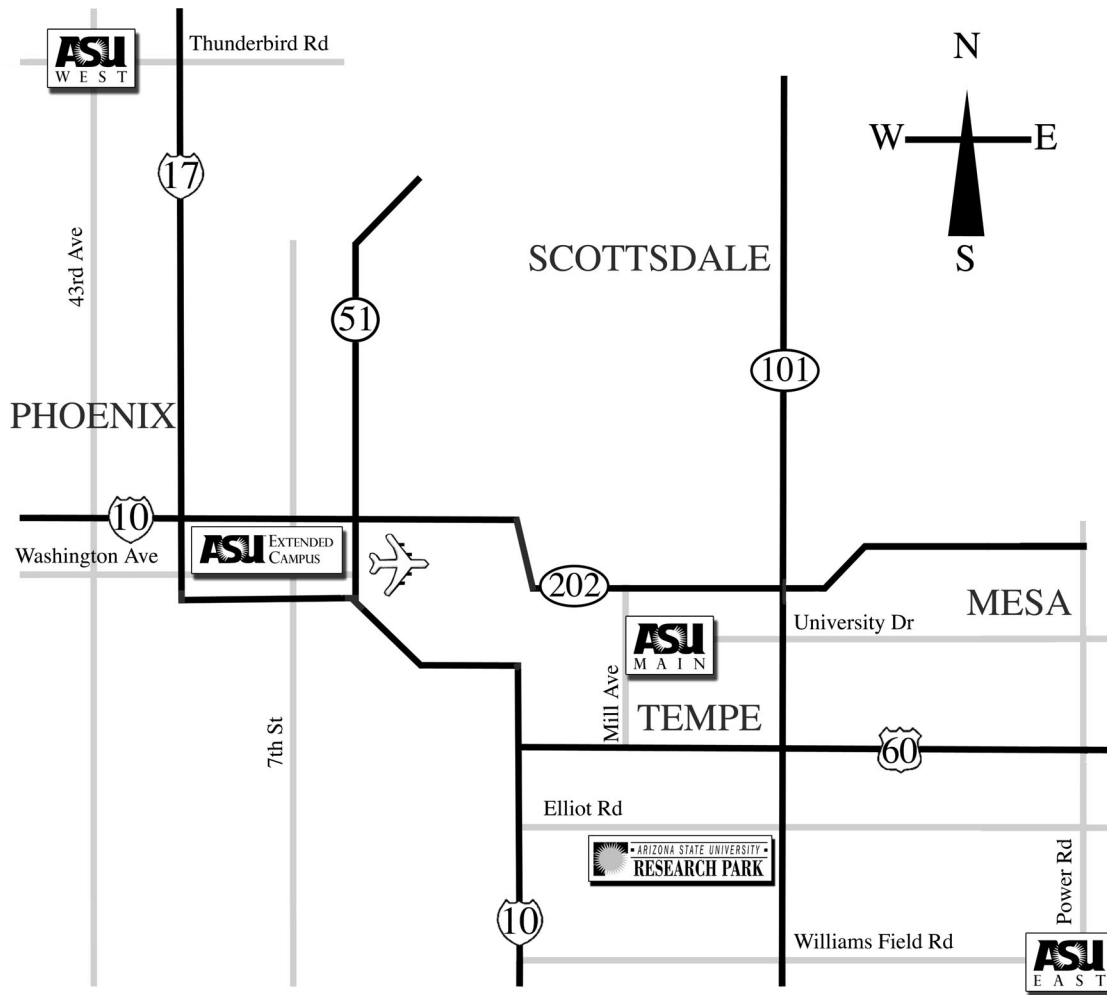

ASU VICINITY MAP

East of Mill Avenue at University Drive, Tempe

ASU Downtown Center, Monroe and Fifth Streets, Phoenix

East of Power Road at Williams Field Road, Mesa

Price and Elliot Roads, Tempe

43rd Avenue and Thunderbird Road

Phoenix Sky Harbor International Airport