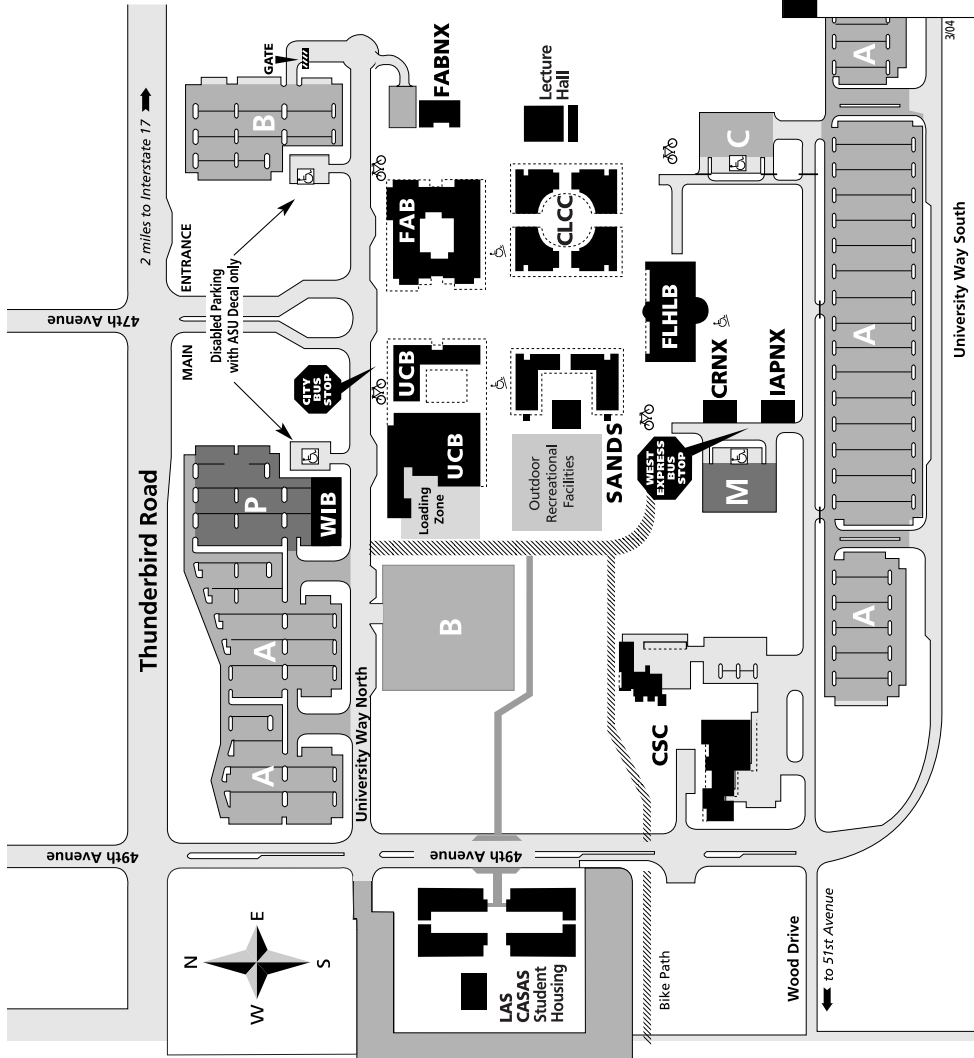

BUILDING LEGEND

1. **Welcome & Information Building (WIB)**
   Arizona State Savings & Credit Union
   Campus Information Center
   Parking Services Office
   Texting Services
2. **University Center Building (UCB)**
   Admission Services
   Bank of America ATM
   Bookstore
   Cafeteria
   Career Services/Personal Counseling Center
   Cashier's Office
   Child Care Center
   Devil's Den game room
   Disability Resource Center
   Division of Collaborative Programs
   Financial Aid/Student Employment
   Honors College
   Information Desk
   La Sala A, B, C
   Multicultural Student Services
   Registration Services
   Second Stage West Theatre
   Student Affairs Administration
   Student Health Services
   Student Life
   Student Support Services Program
   University-College Center
   Veteran Student Services
   Wellness/Fitness
   West Campus Advising Center
   Women's Studies Resource Center
3. **Sands Classroom Building (SANDS)**
   Kiva Lecture Hall
   Sand Trap snack bar
4. **Faculty/Administration Building (FAB)**
   Academic Affairs
   Basement classrooms
   College of Arts & Sciences
   College of Education
   College of Human Services
   Copy Center
   Instructional Technology Lab
   Information Desk
   Office of the Executive Vice Provost
   Office of the Provost
   Public Affairs
   School of Management
   FAB Annex (FABNX)
   Human Resources
   Fletcher Library (FLHLB)
   Technopolis
   Learning Enhancement Center
   Interdisciplinary Arts Annex (IAPNX)
   Classroom Annex (CRNX)
   Central Services Complex (CSC)
   DPS/University Police
   Mail Services
   Facilities Development & Management
   Central Plant
   Classroom Lab/Computer Classroom Buildings (CLCC)
   Information Technology
   Lecture Hall
   Life Sciences
   Las Casas Student Housing

Joan De Arc Avenue
(to 43rd Avenue) →

SYMBOLS LEGEND

1. Disabled Decal Parking
2. Metered Parking (25¢ per 15 minutes)
3. Visitor Parking ($1.00 per hour, maximum of $5.00 24 hours)
4. Accessible Ramp
5. Decal Parking (Students, faculty & staff only)
6. Faculty/Staff Decal Parking (7 a.m. to 5:30 p.m.; Student decal parking allowed after 5:30 p.m.)
7. Faculty/Staff Decal Parking (24 hours/day)
8. Bicycle Racks

Parking regulations are enforced at all times. Decals are required on campus from 7am through 10pm. Meters are enforced from 7am until 10pm.

ASU ARIZONA STATE UNIVERSITY WEST

(602) 543-5500 • www.west.asu.edu
Street Address: 4701 West Thunderbird Road • Glendale, AZ 85306-4908
Mailing Address: PO Box 37100, Phoenix, AZ 85069-7100