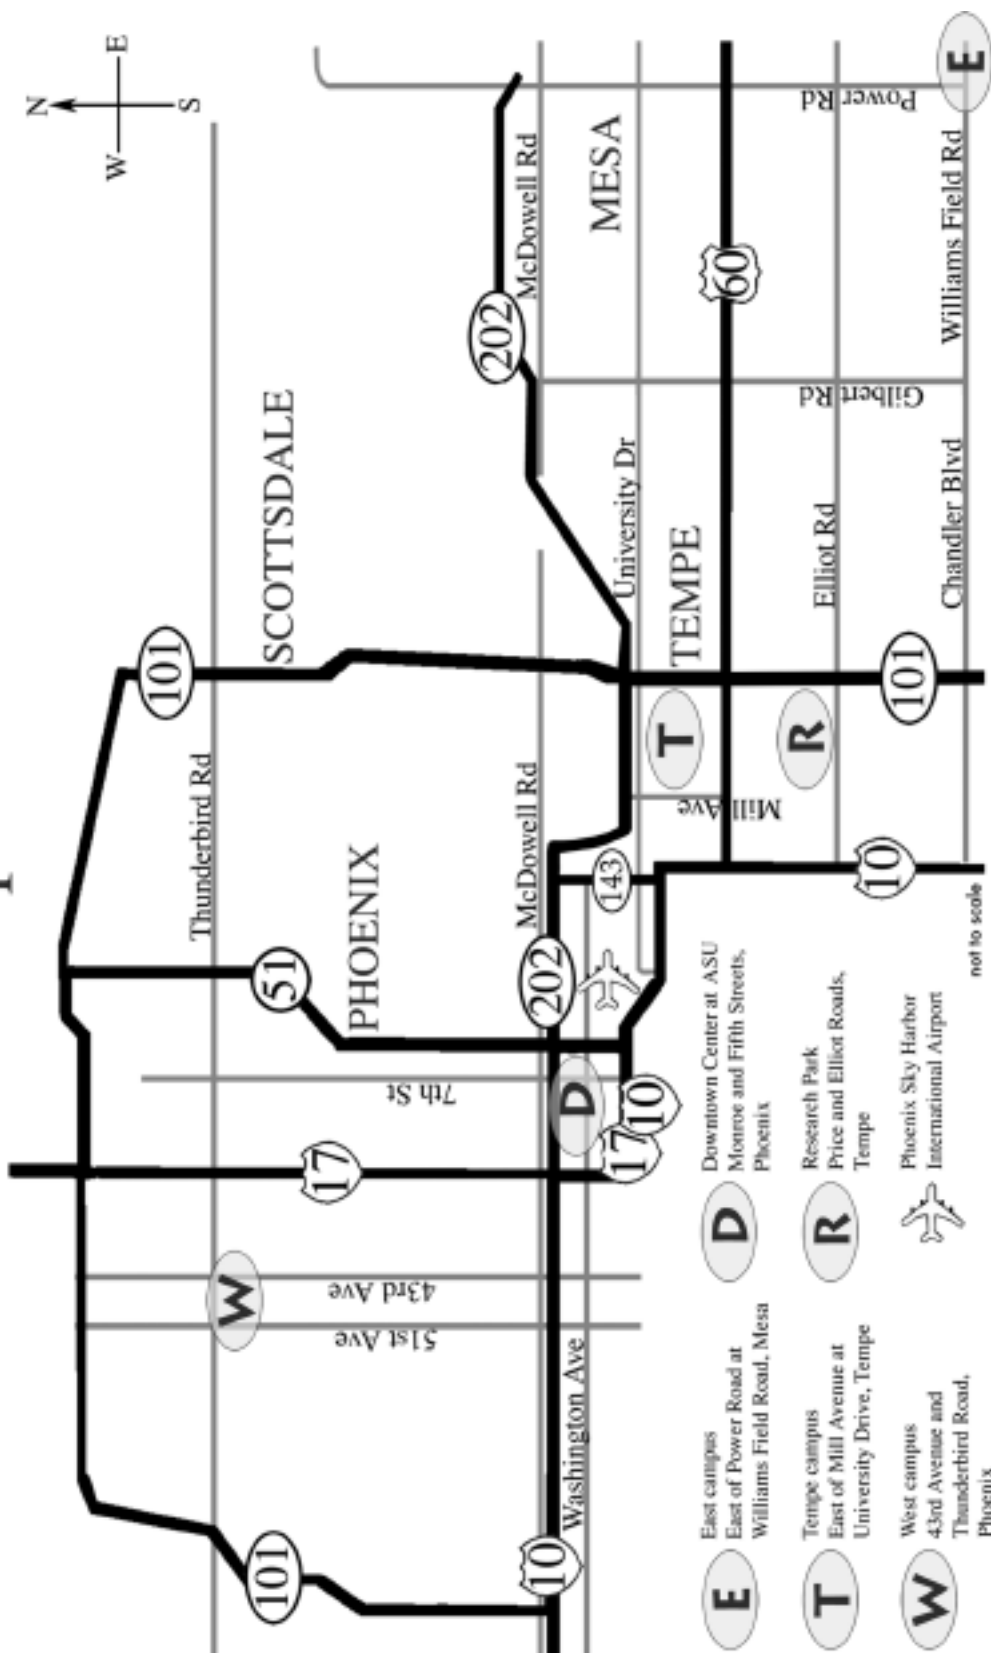

Building Codes

Classroom Lab/Computer Classroom Building	CLCC
Classroom Annex	CRNX
Central Services Complex	CSC
Faculty and Administration Building	FAB
Faculty and Administration Building Annex	FABNX

Fletcher Library	FLHLB
Interdisciplinary Arts and Performance Annex	IAPNX
Las Casas Welcome and Community Center	LCR
Sands Classroom Building	SANDS
University Center Building	UCB
Welcome and Information Building	WIB

ASU Campus Locations

E

East campus
East of Power Road at
Williams Field Road, Mesa

T

Tempe campus
East of Mill Avenue at
University Drive, Tempe

W

West campus
43rd Avenue and
Thunderbird Road,
Phoenix

D