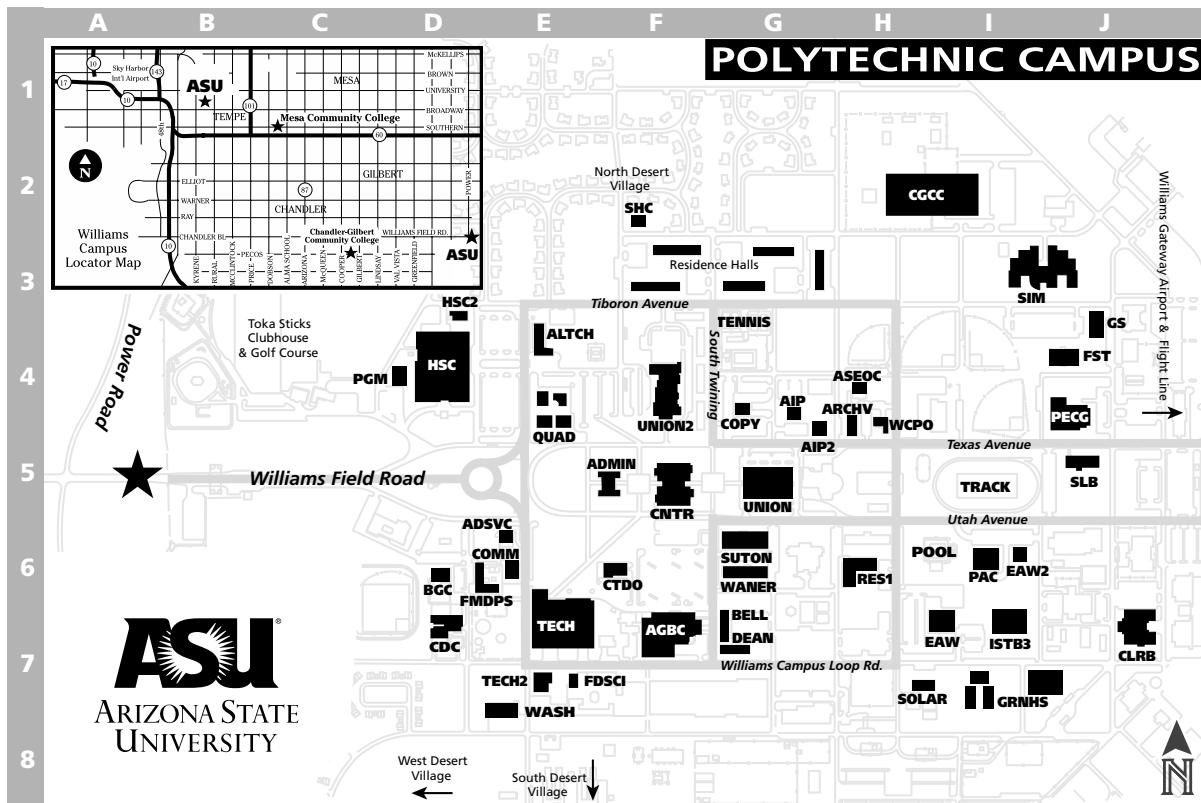

POLYTECHNIC CAMPUS MAP

ADMIN	Administration Building (F5)	GS	General Studies (J4)
ADSV	Administrative Services (E5)	HSC	Health Sciences Center (D4)
AGBC	Agribusiness Center (F7)	HSC2	Health Sciences Center Research (D3)
AIP	American Indian Programs (G4)	ISTB3	Interdisciplinary Science and Technology Building 3 (I7)
AIP2	American Indian Programs Annex (G4)	PAC	Physical Activity Center (I6)
ALTCH	Altitude Chamber Building (E3)	PECG	Physical Education Center/Gym (J5)
ARCHV	Library Archives (H4)	PGM	Professional Golf Management (D4)
ASEOC	Alternate State Emergency Operations Center (H4)	POOL	Swimming Pool (H6)
BELL	Bell Hall (G7)	QUAD	Student Affairs (1,2,4), CERTT Lab (3) (E4)
BGC	Boys and Girls Club (D6)	RES1	Freshman Experience Dorm (H6)
CDC	Child Development Center (D7)	SHC	Student Health Center (F2)
CGCC	Chandler-Gilbert Community College (H2)	SIM	Flight Simulator Building (I3)
CLRB	Classroom Building (J7)	SLB	CGCC Science Lab Building (J5)
CNTR	Academic Center Building (F5)	SOLAR	Photovoltaic Testing Laboratory (H7)
COMM	Communications (E6)	SUTON	Sutton Hall (G6)
COPY	Williams Express Copy Services (G4)	TECH	Technology Center (E7)
CTDO	College of Technology Dean's Office (F6)	TECH2	Technology Center Annex (E7)
DEAN	Dean Hall (G7)	TENNIS	Tennis Courts (G4)
EAW	Exercise and Wellness Center (I7)	UNION	Williams Campus Union (G5)
EAW2	Exercise Instructional Lab Building (I6)	UNION2	Campus Union Annex (F4)
FDSCI	Agribusiness Food Science Lab (E7)	WANER	Wanner Hall (G6)
FMDPS	Facilities Management/DPS (D6)	WASH	Launderette (E7)
FST	Fire Science Technology (J4)	WACO	Williams Campus Post Office (H4)
GRNHS	Greenhouses (I7)		