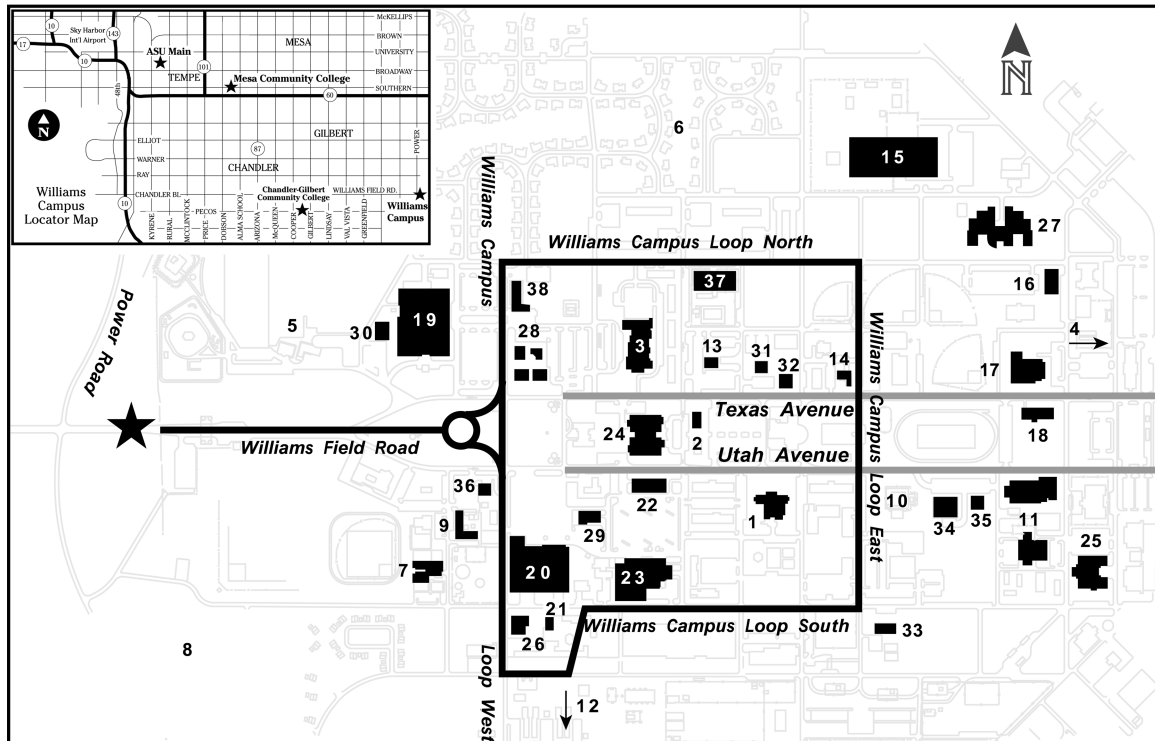

ASU East Map

Williams Campus

- 1 Williams Campus Dining Hall (FOOD)
- 2 Williams Campus Housing Office (WCHO)
- 3 Williams Campus Union (UNION)
- 4 Williams Gateway Airport and Flight Line
- 5 Toka Sticks Clubhouse and Golf Course
- 6 North Desert Village
- 7 Child Development Center (CDC)
- 8 West Desert Village
- 9 Facilities Management/DPS (FMDP)
- 10 Swimming Pool (POOL)
- 11 Research Training Laboratory
- 12 South Desert Village
- 13 Williams Express Copy Services (COPY)
- 14 Williams Campus Post Office (WCPO)

Chandler-Gilbert Community College at Williams Campus

- 15 Aviation Technology Center, Embry-Riddle, and University of North Dakota (ATC)
- 16 General Studies Building (GSB)
- 17 Physical Education Center (PEC)
- 18 Science Lab Building (SLB)