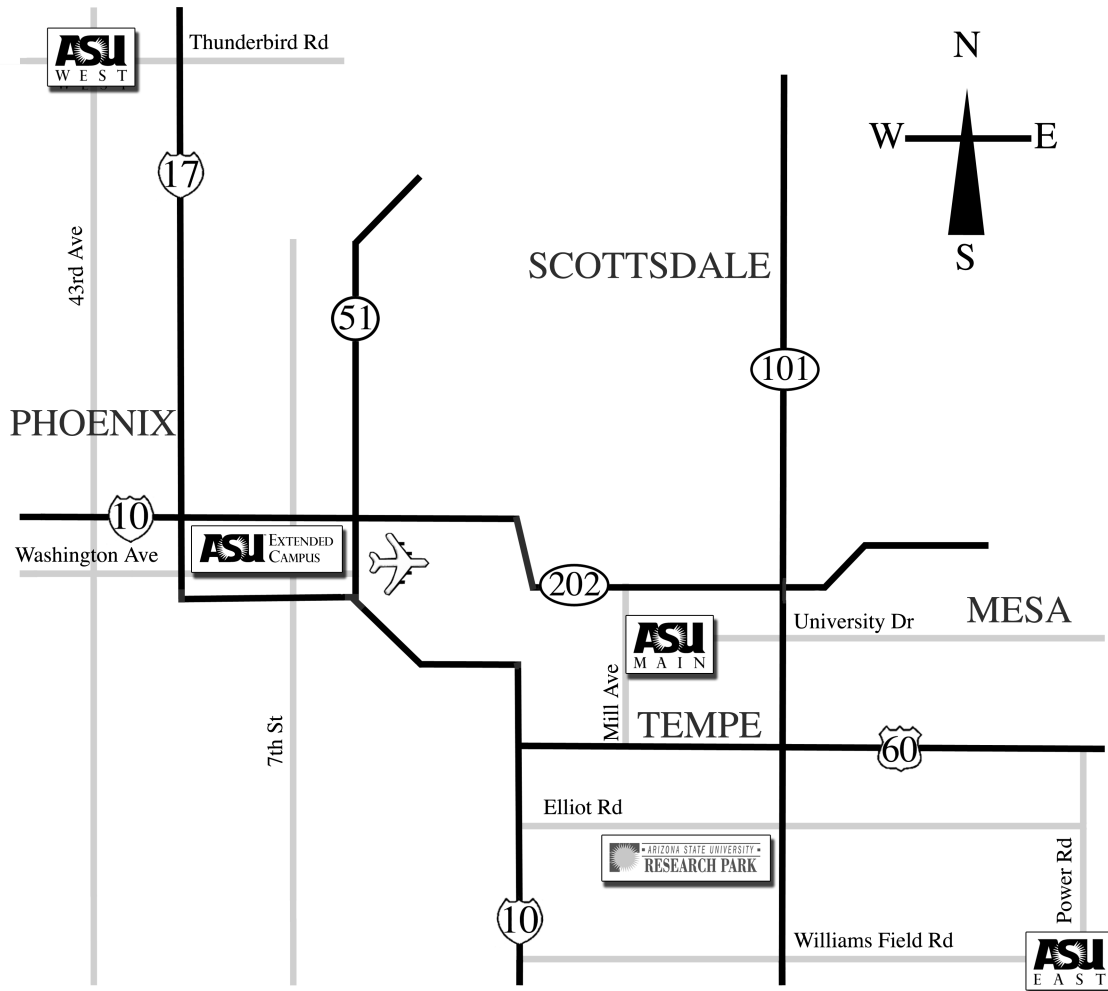

# ASU Vicinity Map

Near Downtown Tempe

Monroe and Fifth Streets,  
Phoenix

Power and Williams Field  
Roads, Mesa

Price and Elliot Roads,  
Tempe

43rd Avenue and  
Thunderbird Road

Phoenix Sky Harbor  
International Airport