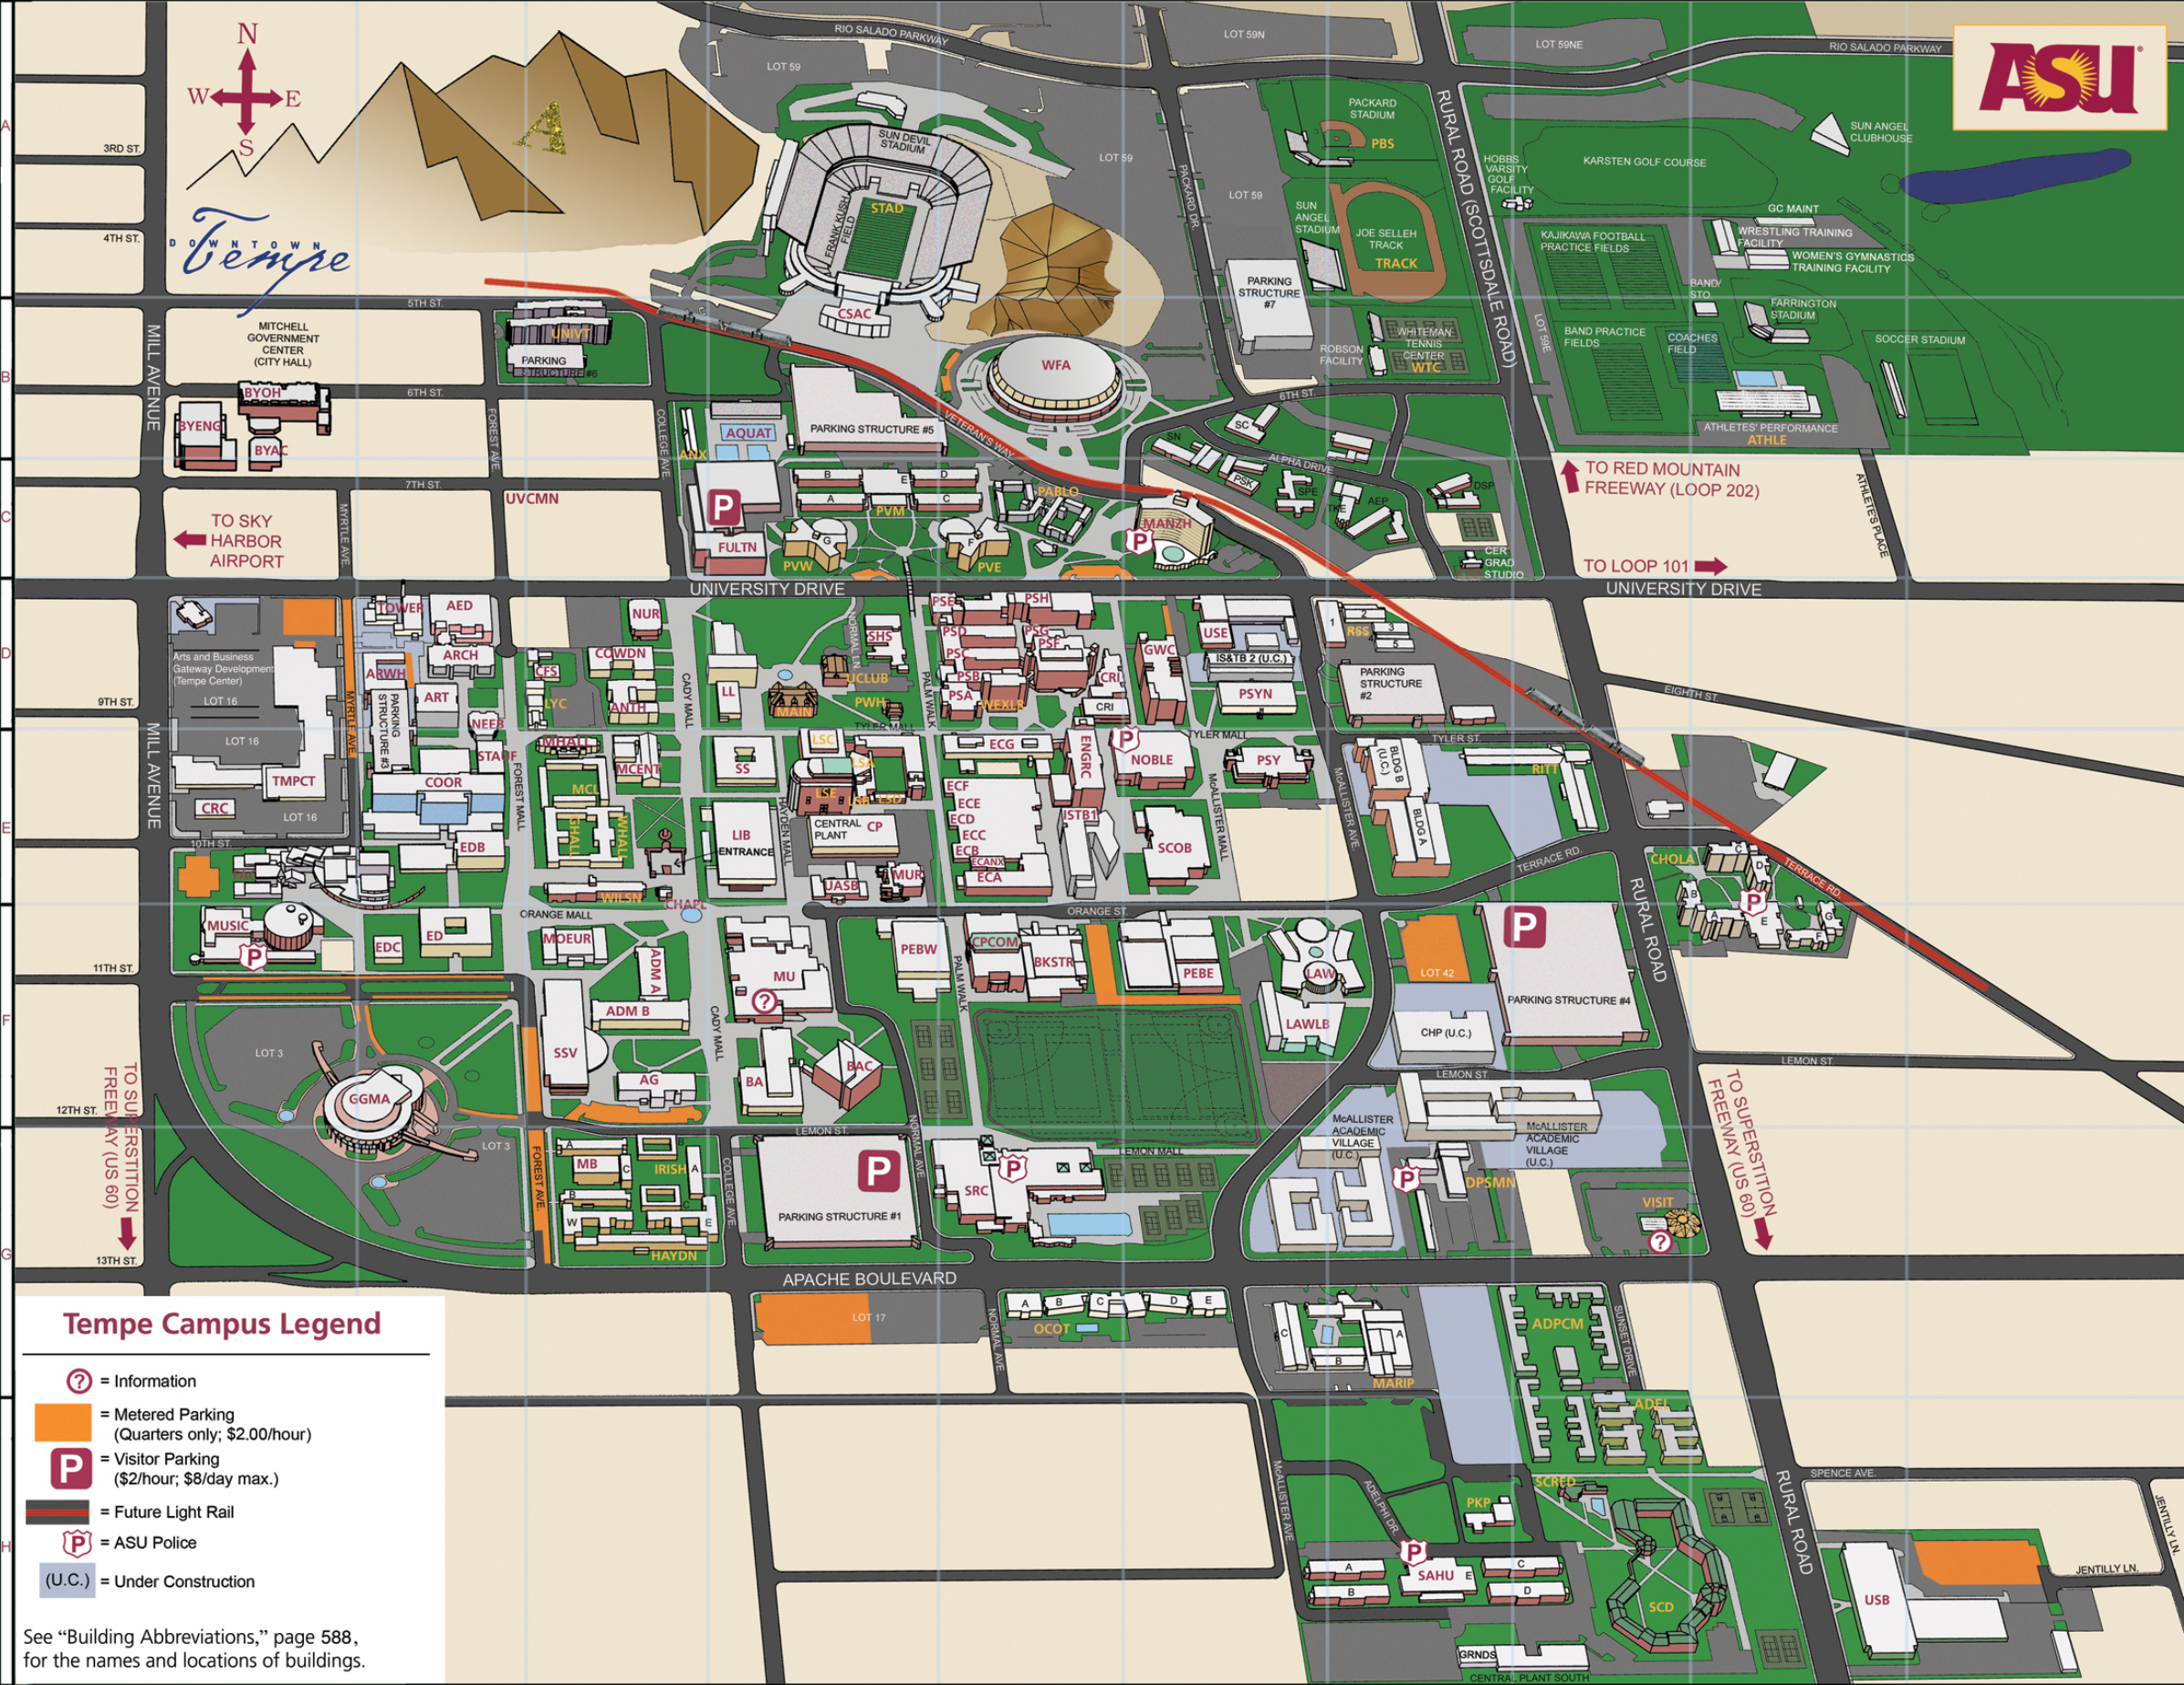

WELCOME TO ARIZONA STATE UNIVERSITY

Tempe Campus Legend

- = Information
- = Metered Parking (Quarters only; \$2.00/hour)
- = Visitor Parking (\$2/hour; \$8/day max.)
- = Future Light Rail
- = ASU Police
- = Under Construction

See "Building Abbreviations," page 588, for the names and locations of buildings.